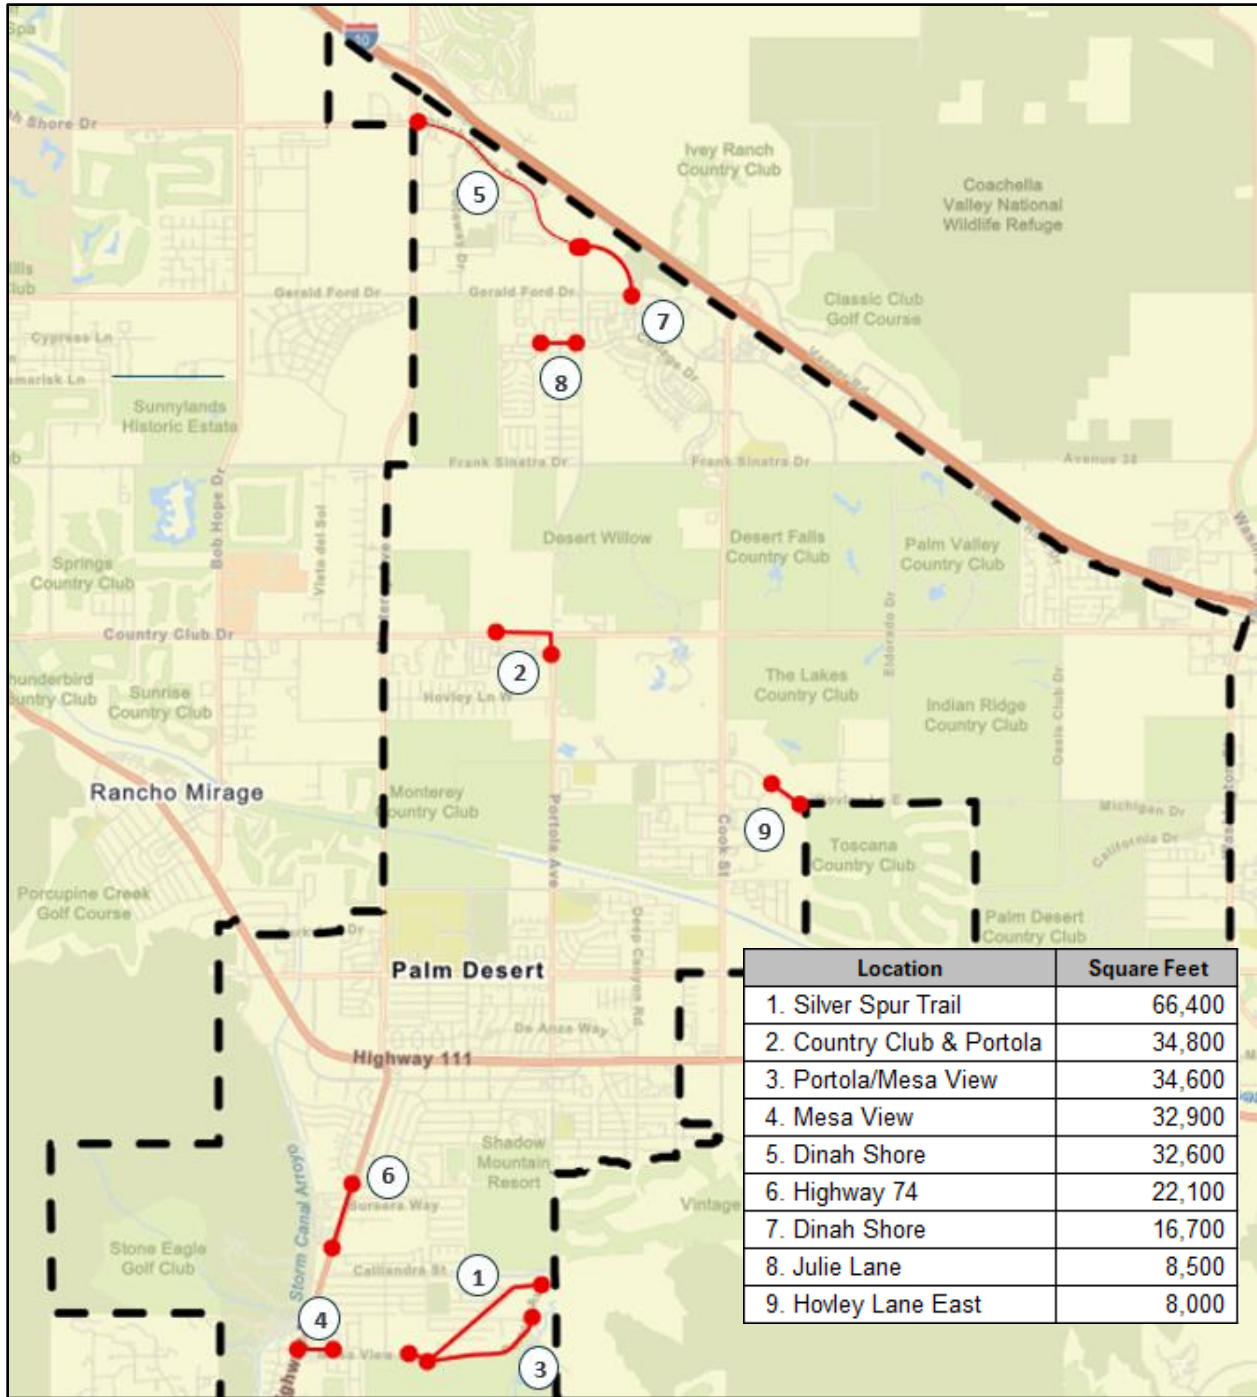

Attachment 1 Privately Maintained Median Map and Photos

Silver Spur Trail: Portola Avenue to Mesa View Drive (1 of 9)

Country Club Drive and Portola Avenue (2 of 9)

Portola Avenue and Mesa View Drive (3 of 9)

Mesa View Drive: Highway 74 to Prairie Drive (4 of 9)

Dinah Shore Drive: Monterey Avenue to Portola Road (5 of 9)

Highway 74: Shadow Mountain Drive to Thrush Drive (6 of 9)

Dinah Shore Drive: Portola Road to Gerald Ford Drive (7 of 9)

Julie Lane: Portola Road to Roundabout (8 of 9)

Hovley Lane East: Beacon Hill to Water Way (9 of 9)