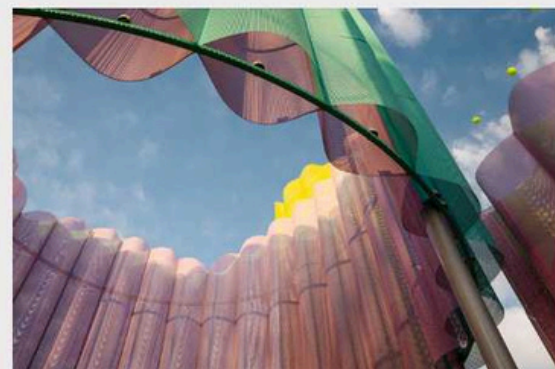

TAFFY BY STEPHANIE LIN

Project Description

- Five vertical towers
- Midcentury Design palette
- Circular shaded benches

The Public Art Company

- Oversees transport, installation, and maintenance

Goldenvoice

- Retains ownership

City of Palm Desert

- Responsible for site preparation - landscaping, lighting, foundation, benches