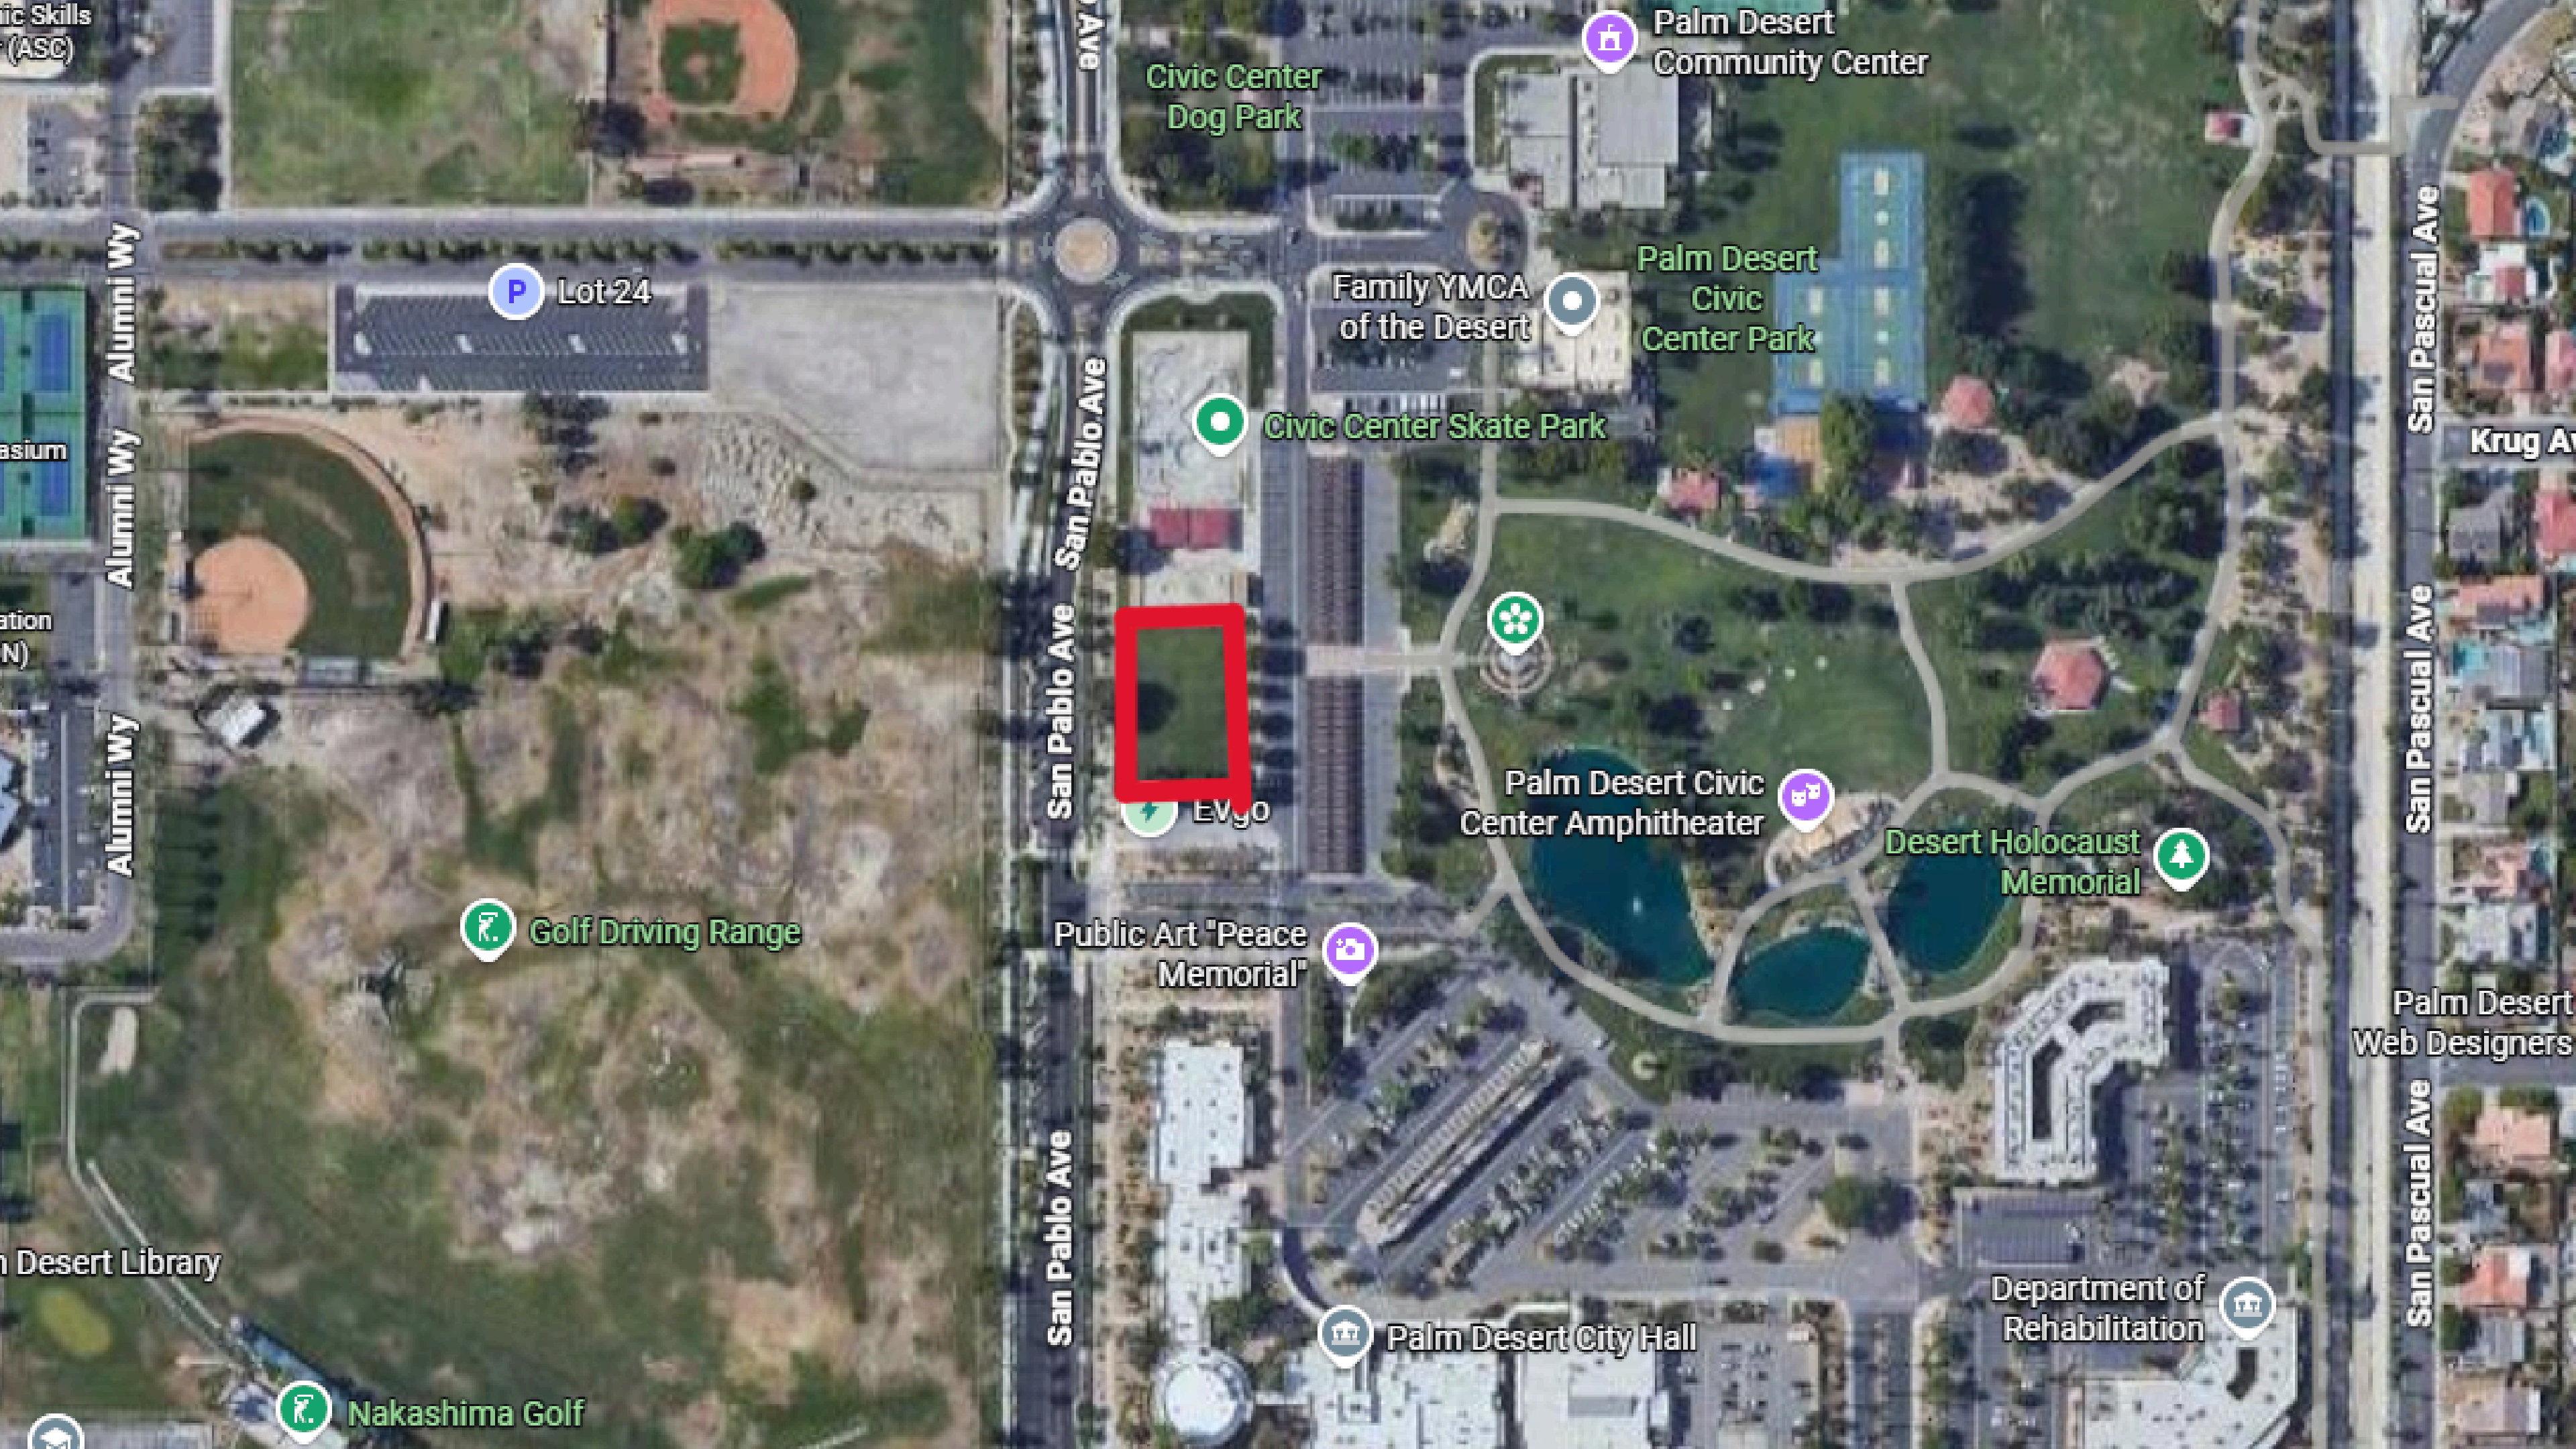

Estimated Landscaping, lighting, benches, and foundations	\$119,930
Total	\$300,00

25' - 50' TALL

75' - MAY VARY

50' - MAY VARY

ic Skills
(ASC)

Civic Center
Dog Park

Palm Desert
Community Center

P Lot 24