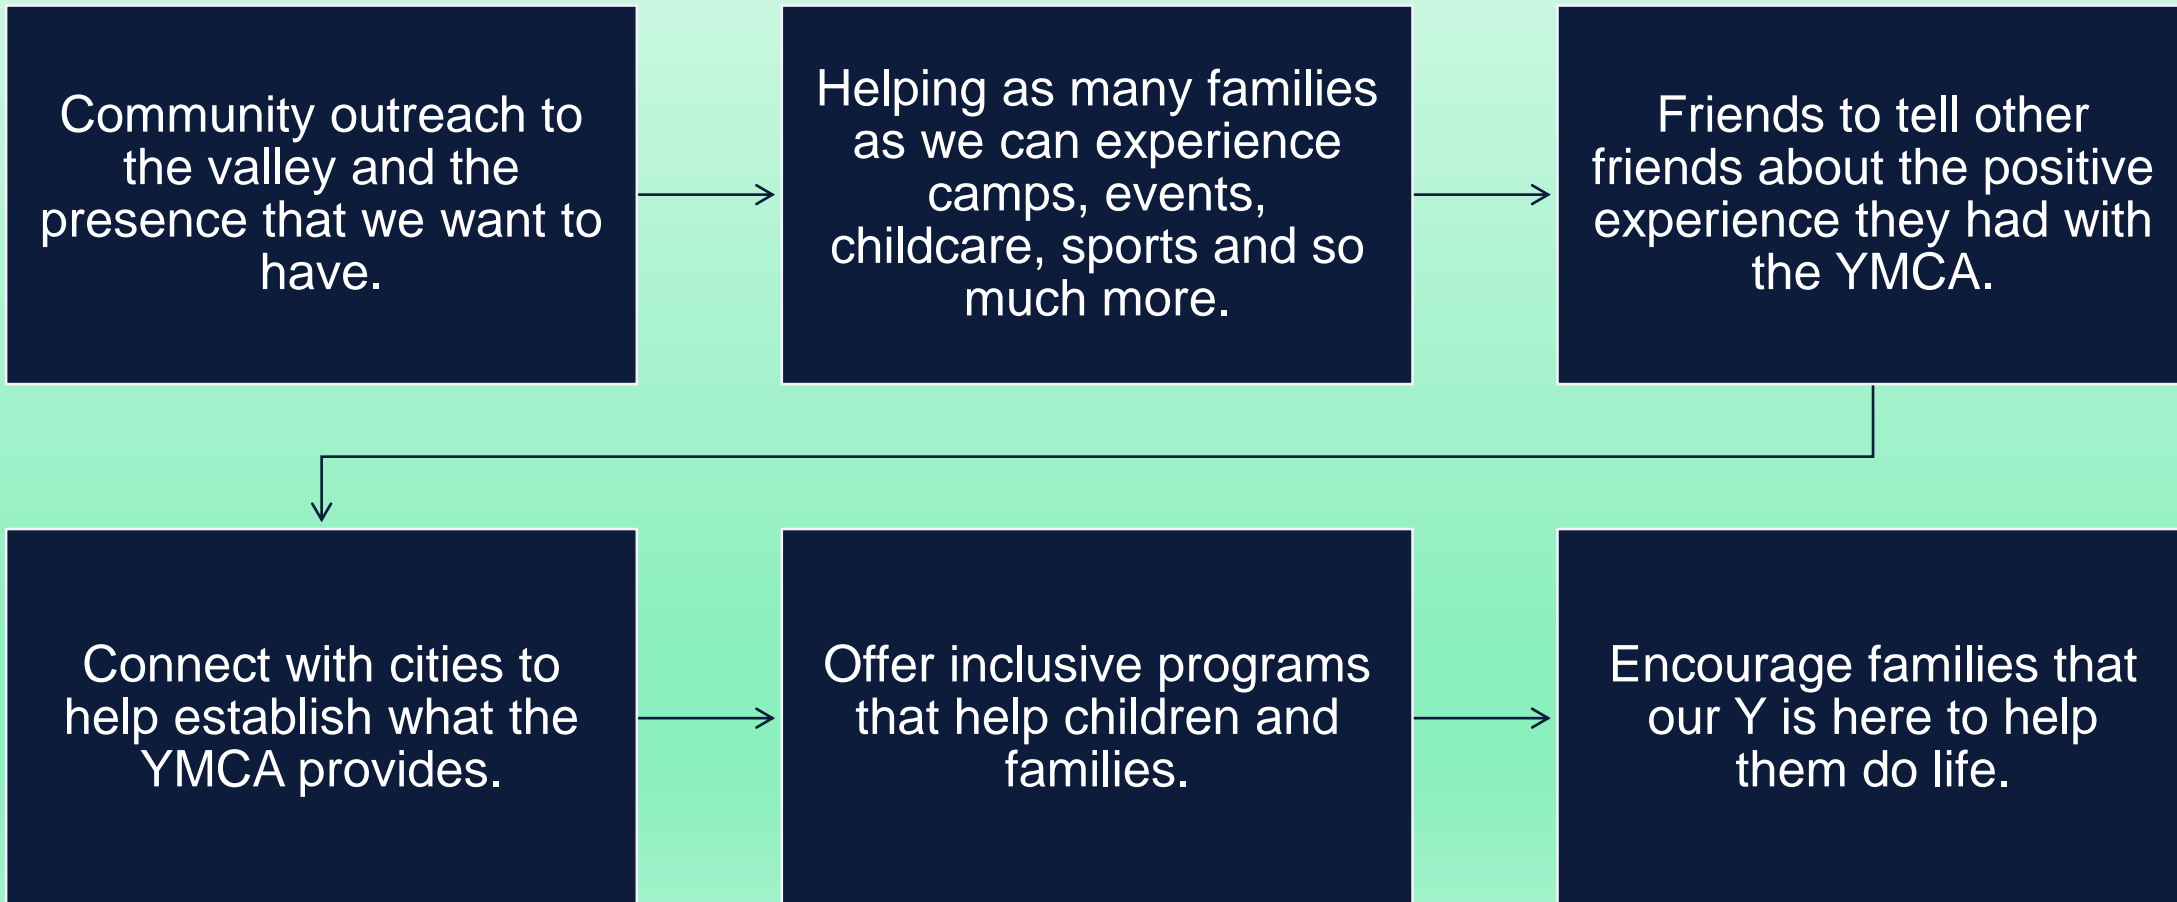

1

Five School Age program sites.

2

Three Licensed Early Childhood Development Centers.

3

Day camps and youth sports offerings.

4

Grant and YMCA financial assistance for swim lessons.

City of Palm Desert

Carter School Age Childcare Opened in 1999

Jean Benson Child Development Center Opened in 1997

IMAGINATION CAMP

**San Pablo YMCA
Opened in 1990**

Our Mission

Community Partnerships

**Thank You
City of Palm Desert!**