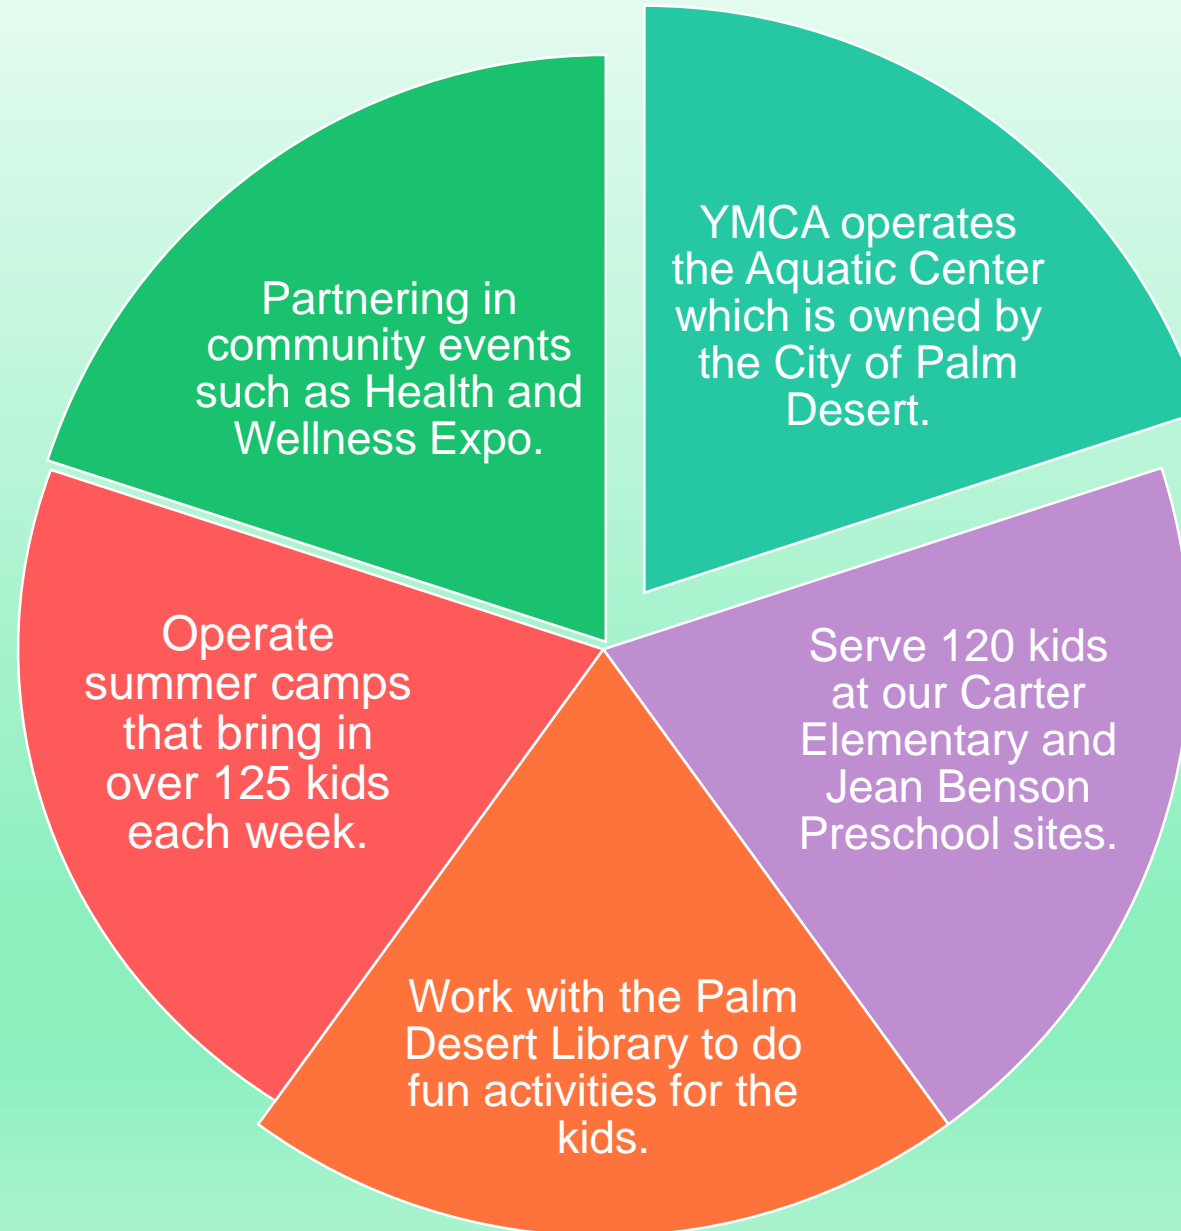

City of Palm Desert