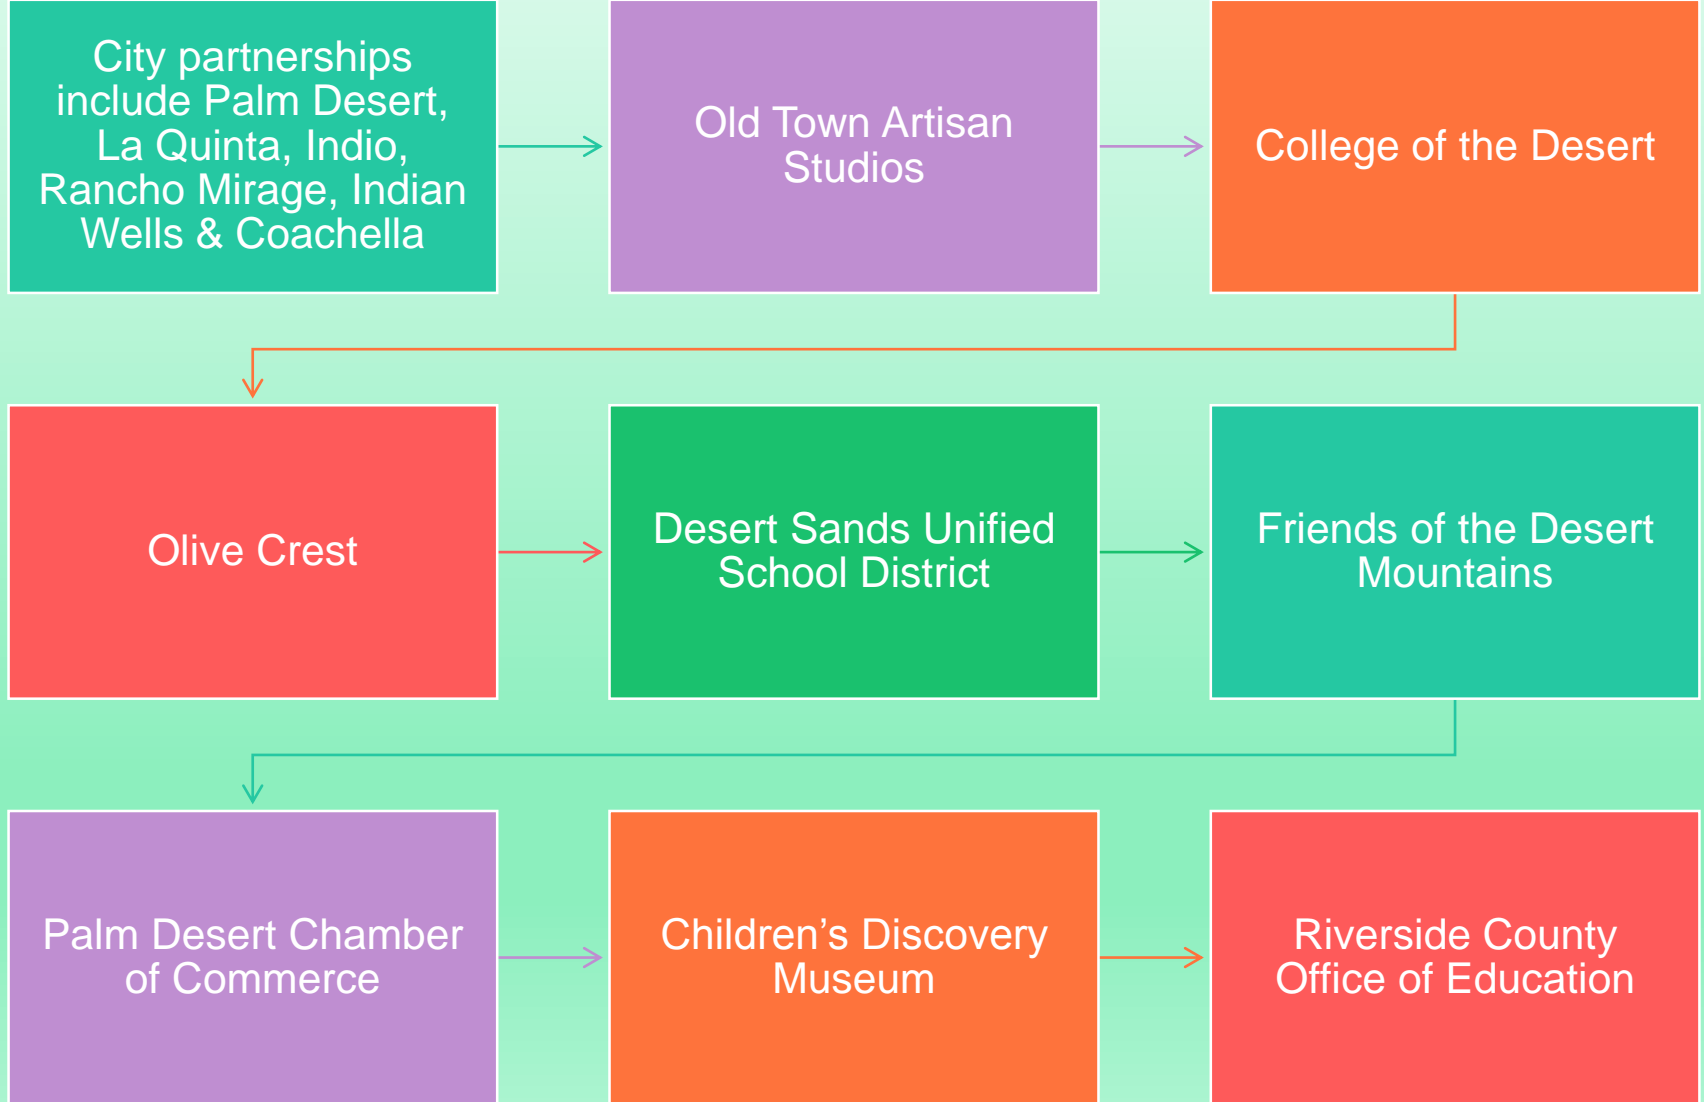

1

Five School Age program sites.

2

Three Licensed Early Childhood Development Centers.

3

Day camps and youth sports offerings.

4

Grant and YMCA financial assistance for swim lessons.

City of Palm Desert

Carter School Age Childcare Opened in 1999

Jean Benson Child Development Center Opened in 1997

IMAGINATION CAMP

**San Pablo YMCA
Opened in 1990**

Our Mission

Community Partnerships

**Thank You
City of Palm Desert!**