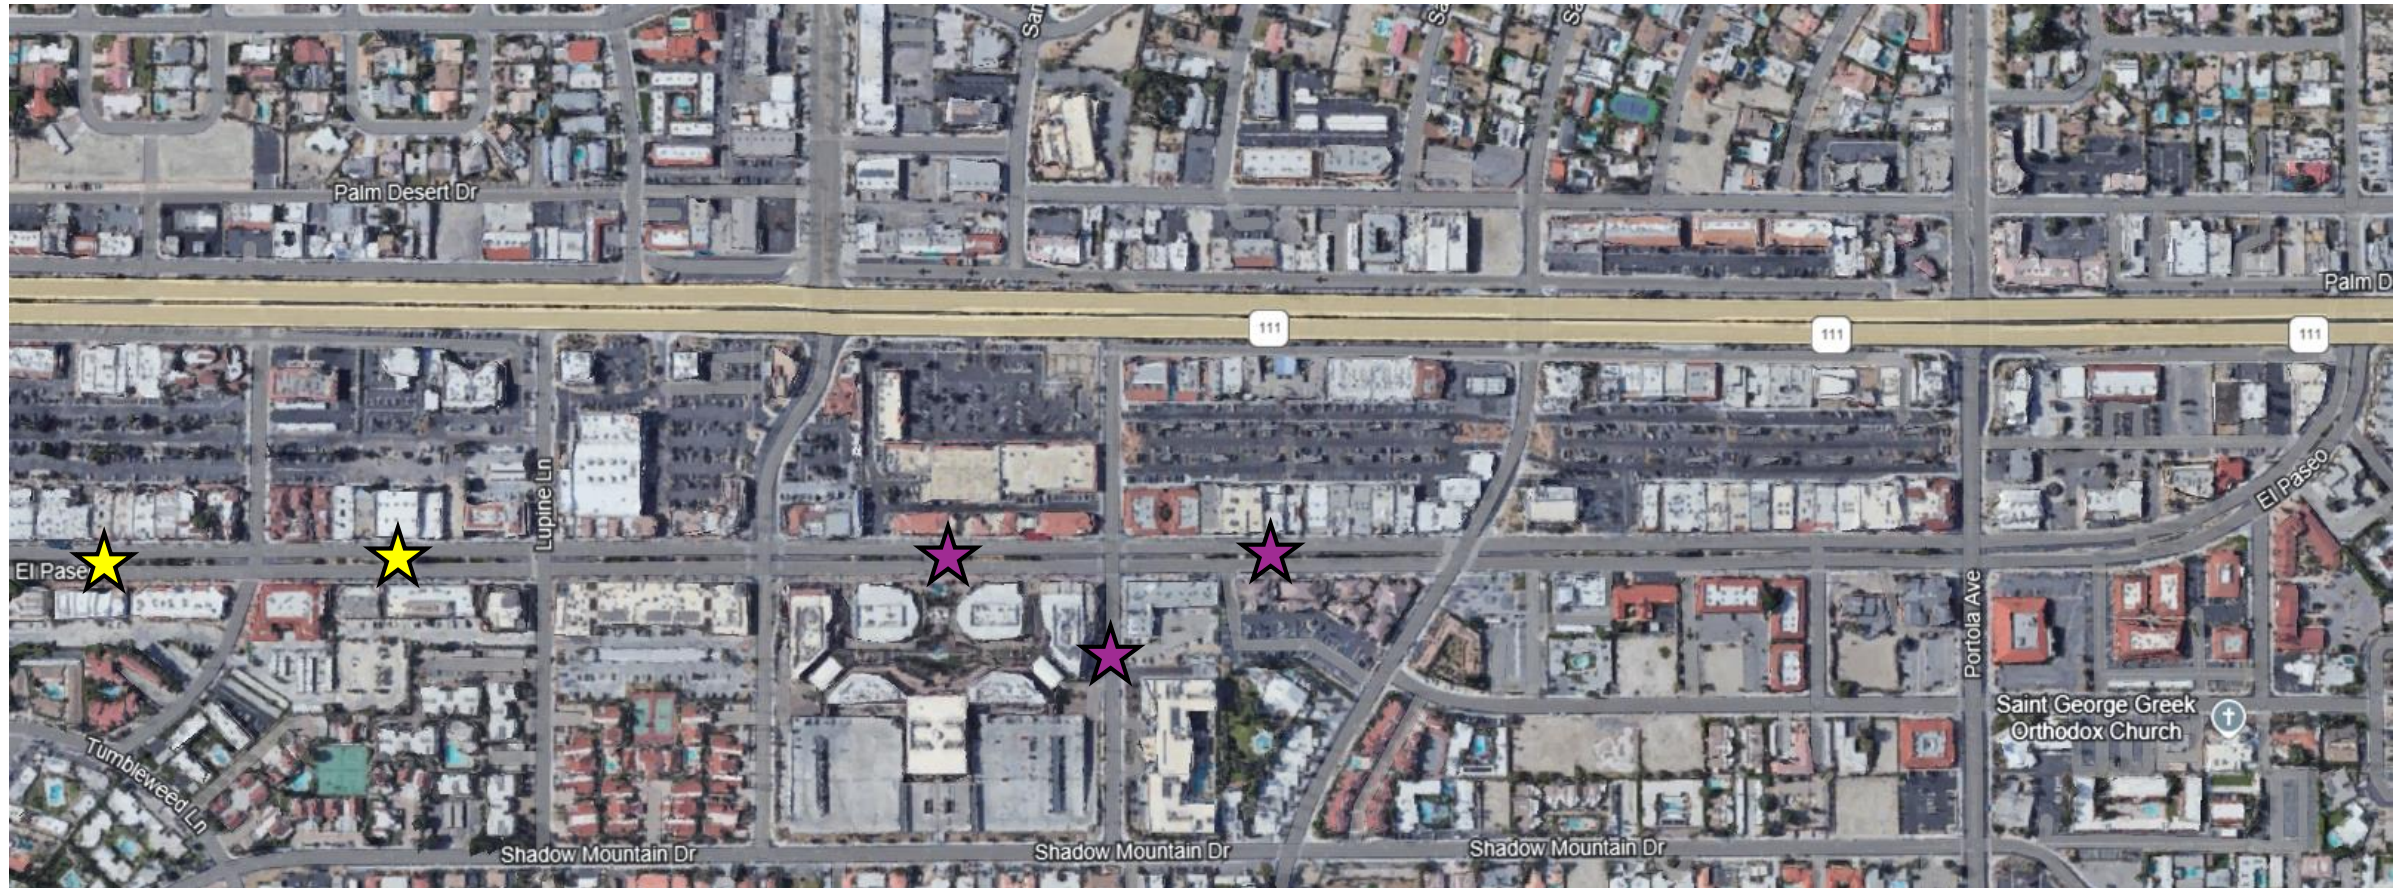

A photograph of a dark blue sports car, possibly a Ferrari, on a road. The road features decorative painted flowers on the crosswalk. The flowers are white with yellow centers and are painted on a dark asphalt surface. The car is in the upper left corner of the image. The background shows a grassy area and a traffic cone.

# Locations

- ★ Existing
- ★ New