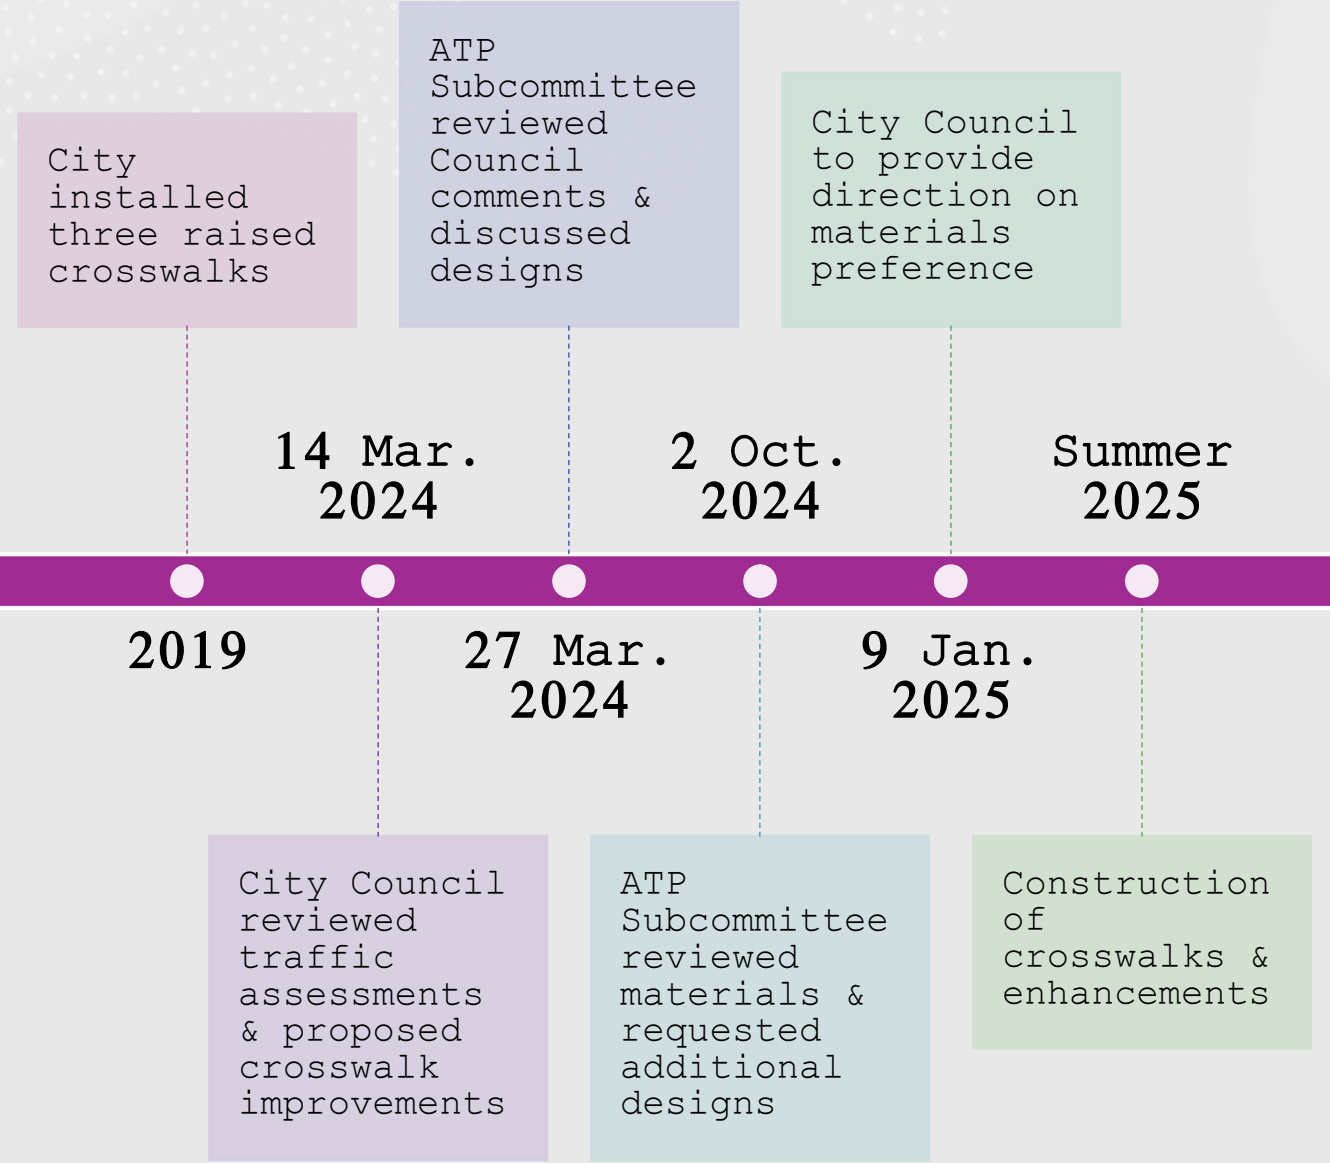

A photograph of a dark blue sports car, possibly a Ferrari, on a road. The road features decorative painted flowers on the crosswalk. The flowers are white with yellow centers and are painted on a dark asphalt surface. The car is in the upper left corner of the image. The background shows a grassy area and a traffic cone.

# El Paseo Raised Crosswalk Materials

Palm Desert City Council  
Meeting  
January 9, 2025

# Locations

- ★ Existing
- ★ New

# Timeline

Pavers

Asphalt with Decorative Pattern

Material Choices