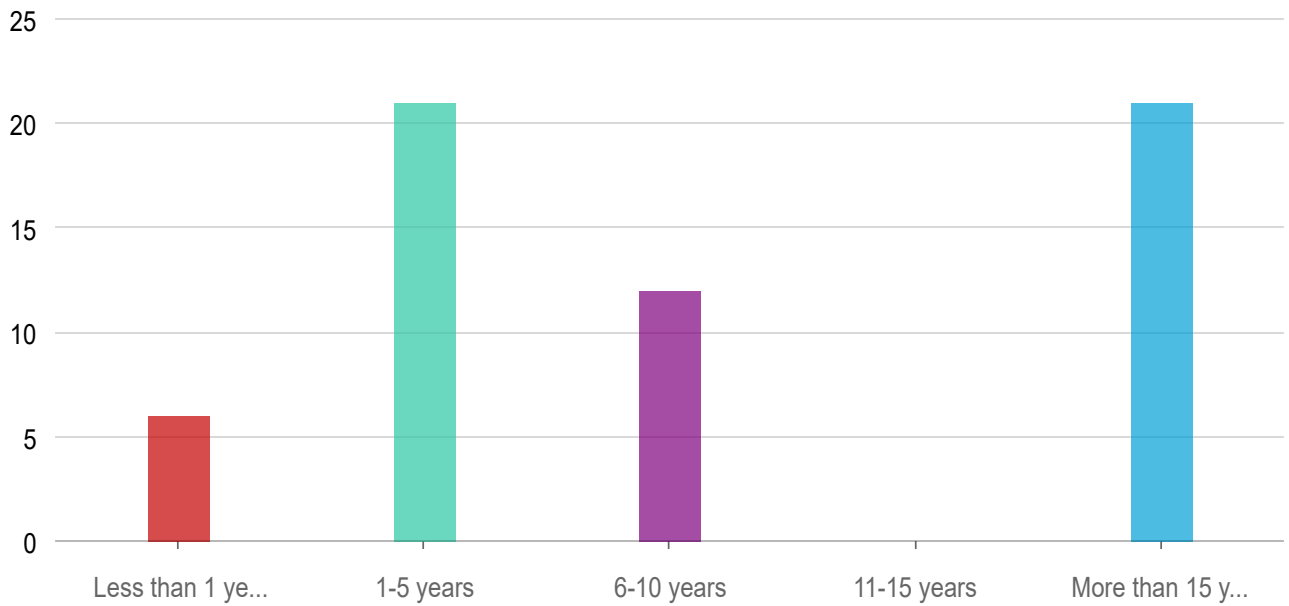

Wayfinding Master Plan

How do you classify yourself in Palm Desert?

Answers

Count

Percentage

Full-time Resident (live in Palm Desert more than 6 months annually)	56	76.71%
Local Visitor (live in Coachella Valley, but not in Palm Desert)	10	13.7%
Part-time Resident (live in Palm Desert less than 6 months annually)	5	6.85%
Other Visitor (live outside of Coachella Valley)	2	2.74%

Answered: 73 Skipped: 0

If a resident, how long have you lived in Palm Desert?

Answers

Count

Percentage

Answers	Count	Percentage
Less than 1 year	6	8.22%
1-5 years	21	28.77%
6-10 years	12	16.44%
11-15 years	0	0%
More than 15 years	21	28.77%

Answered: 60 Skipped: 13

What is your age?

Answers	Count	Percentage
40 to 59	29	39.73%
Over 60	27	36.99%
20 to 39	17	23.29%
Under 20	0	0%

Answered: 73 Skipped: 0

Do you find the current wayfinding signs useful and accessible?