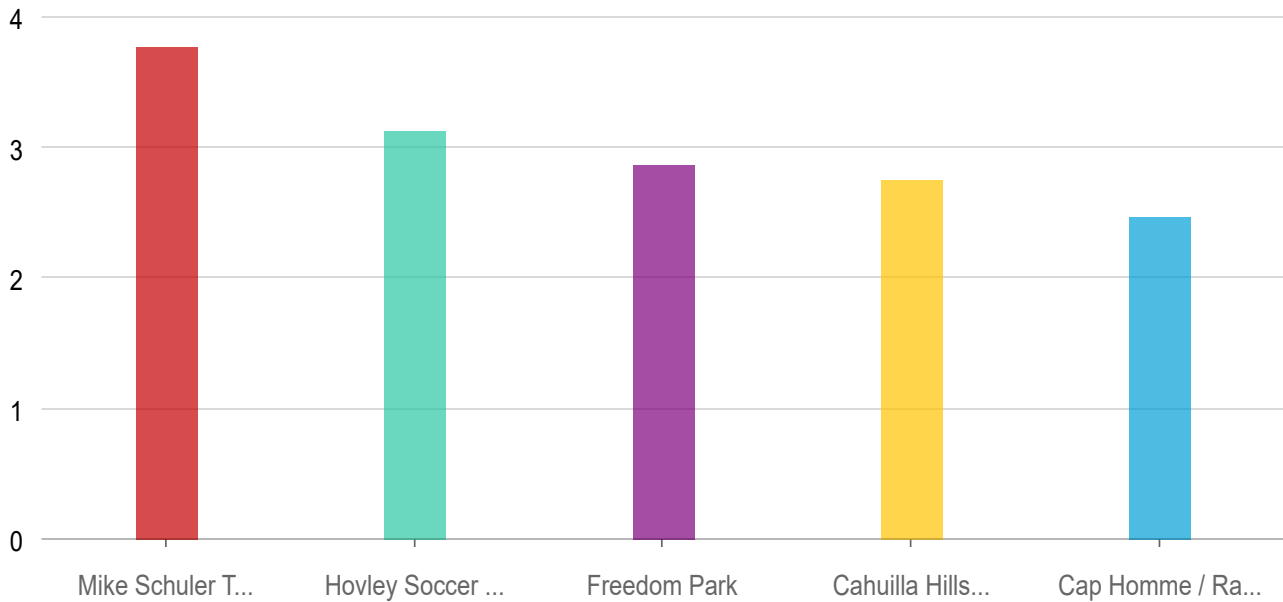

Rank these 5 parks and trails of community importance in Palm Desert, with 1...

Rank	Answers	1	2	3	4	Average score
1	Mike Schuler Trail (Bump and Grind Trail)	48.57% 34	17.14% 12	10% 7	11.43% 8	3.77 12.86% 9
2	Hovley Soccer Park	18.57% 13	25.71% 18	18.57% 13	24.29% 17	3.13
3	Freedom Park	18.57% 13	20% 14	18.57% 13	15.71% 11	2.87 27.14% 19
4	Cahuilla Hills Park	5.71% 4	25.71% 18	28.57% 20	18.57% 13	2.76
5	Cap Homme / Ralph Adams Park	8.57% 6	11.43% 8	24.29% 17	30% 21	2.47 25.71% 18

Answered: 70 Skipped: 3

Are there other destinations, parks or trails that should be mentioned?

The word cloud requires at least 20 answers to show.