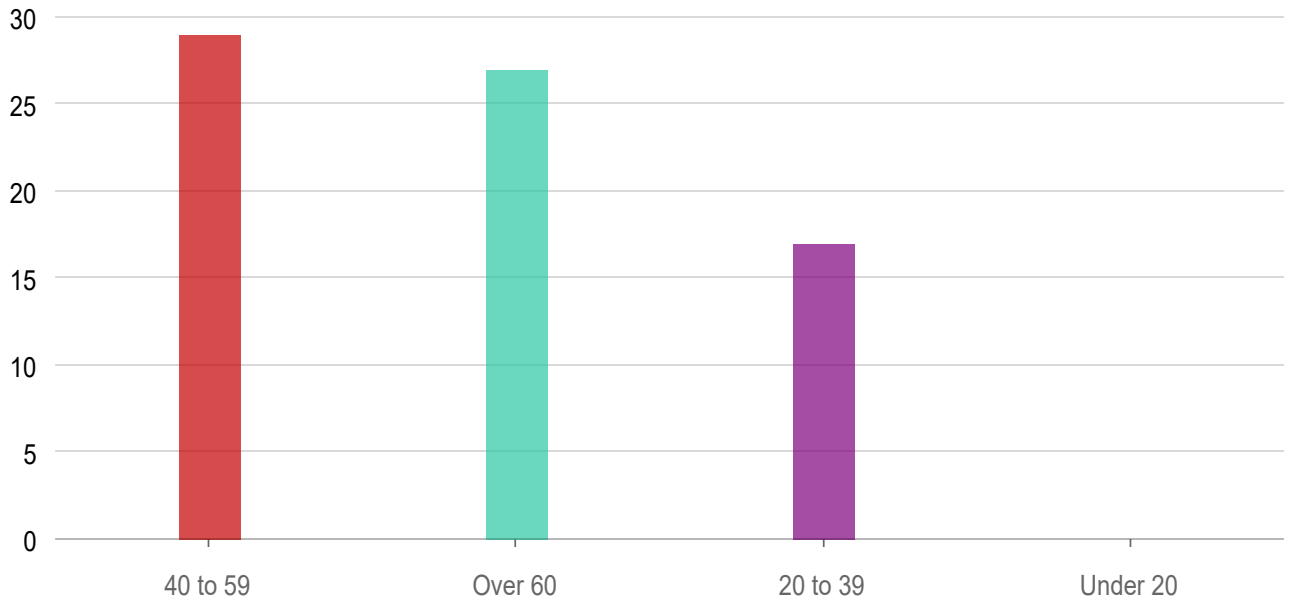

Answered: 73 Skipped: 0

If a resident, how long have you lived in Palm Desert?

Answers

Count

Percentage

Answers	Count	Percentage
Less than 1 year	6	8.22%
1-5 years	21	28.77%
6-10 years	12	16.44%
11-15 years	0	0%
More than 15 years	21	28.77%

Answered: 60 Skipped: 13

What is your age?

Answers	Count	Percentage
40 to 59	29	39.73%
Over 60	27	36.99%
20 to 39	17	23.29%
Under 20	0	0%

Answered: 73 Skipped: 0

Do you find the current wayfinding signs useful and accessible?