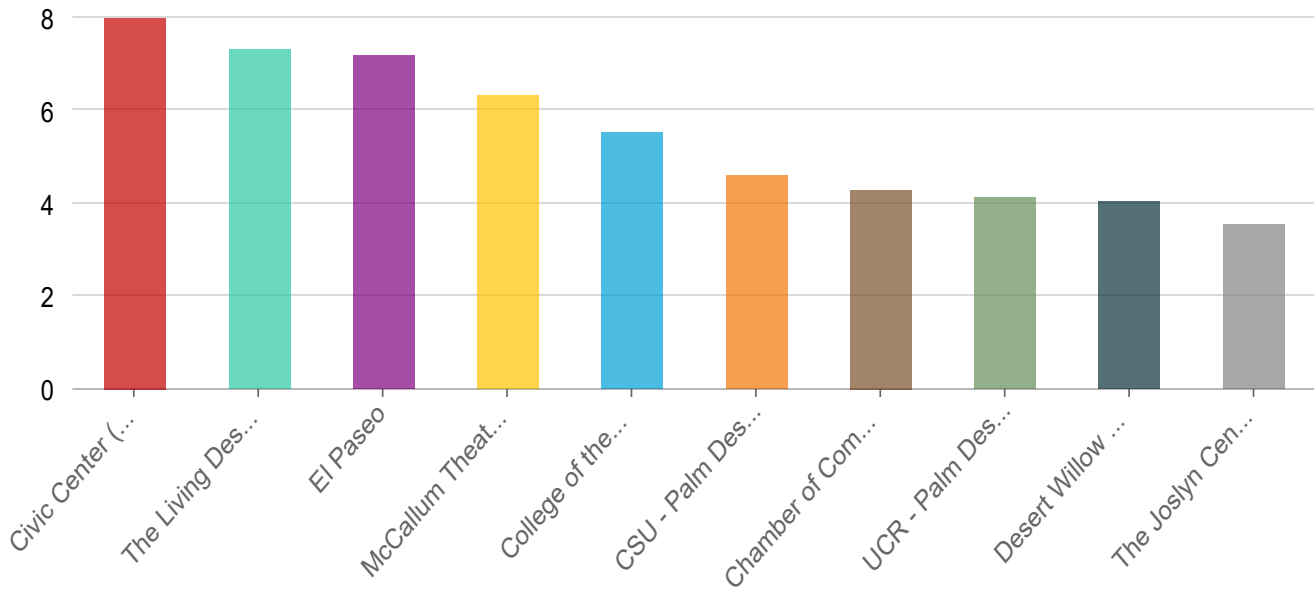

Answered: 60 Skipped: 13

What is your age?

Answers	Count	Percentage
40 to 59	29	39.73%
Over 60	27	36.99%
20 to 39	17	23.29%
Under 20	0	0%

Answered: 73 Skipped: 0

Do you find the current wayfinding signs useful and accessible?

towns	1
though.	1

Answered: 19 Skipped: 54

Rank these 10 destinations of community importance in Palm Desert, with 1...

Rank	Answers	1	2	3	4	5	Average score	
1	Civic Center (includes park and facilities)	38.89% 28	15.28% 11	9.72% 7	12.5% 9	9.72% 7	4.17% 3	5.56% 8.00 4
2	The Living Desert Zoo and Gardens	25% 18	26.39% 19	9.72% 7	8.33% 6	2.78% 2	8.33	7.32
3	El Paseo	22.22% 16	12.5% 9	19.44% 14	13.89% 10	11.11% 8	2.78% 2	8.33% 7.19 6
4	McCallum Theatre	4.17% 3	12.5% 9	19.44% 14	15.28% 11	18.06% 13	6.94	6.33
5	College of the Desert	5.56% 4	11.11% 8	8.33% 6	12.5% 9	13.89% 10	12.5% 9	8.33% 5.53 6
6	CSU - Palm Desert Campus	0% 0	8.33% 6	9.72% 7	5.56% 4	8.33% 6	9.72	4.61