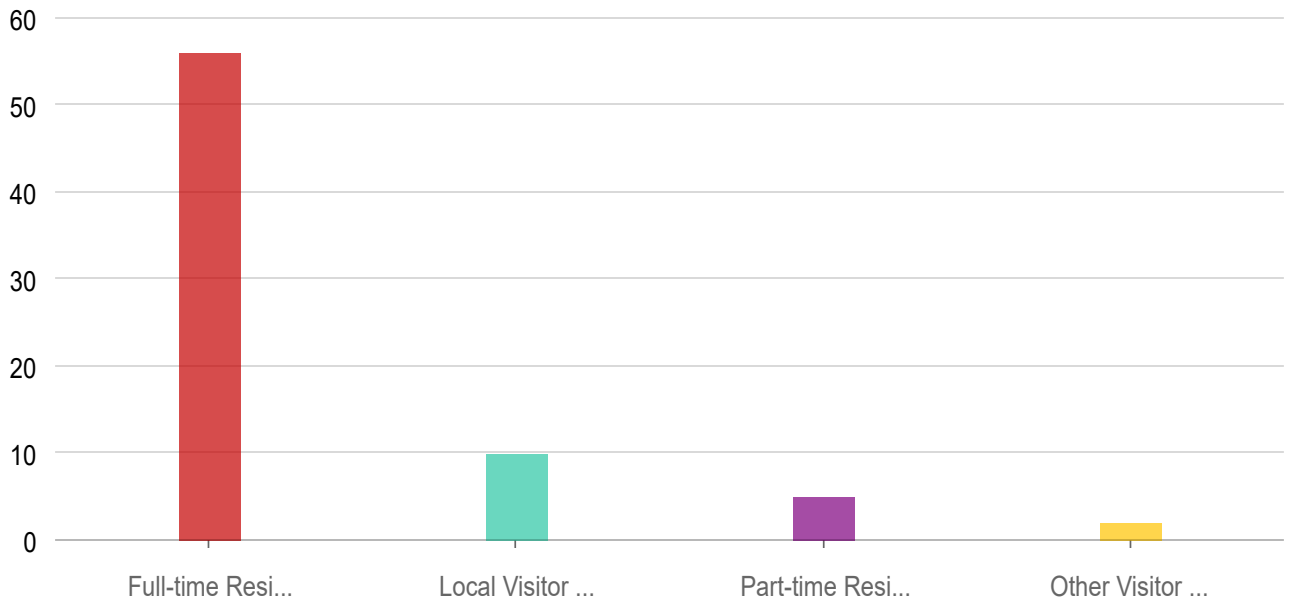

Wayfinding Master Plan

How do you classify yourself in Palm Desert?

Answers

Count

Percentage

Full-time Resident (live in Palm Desert more than 6 months annually)	56	76.71%
Local Visitor (live in Coachella Valley, but not in Palm Desert)	10	13.7%
Part-time Resident (live in Palm Desert less than 6 months annually)	5	6.85%
Other Visitor (live outside of Coachella Valley)	2	2.74%

Answered: 60 Skipped: 13

What is your age?

Answers	Count	Percentage
40 to 59	29	39.73%
Over 60	27	36.99%
20 to 39	17	23.29%
Under 20	0	0%

Answered: 73 Skipped: 0

Do you find the current wayfinding signs useful and accessible?