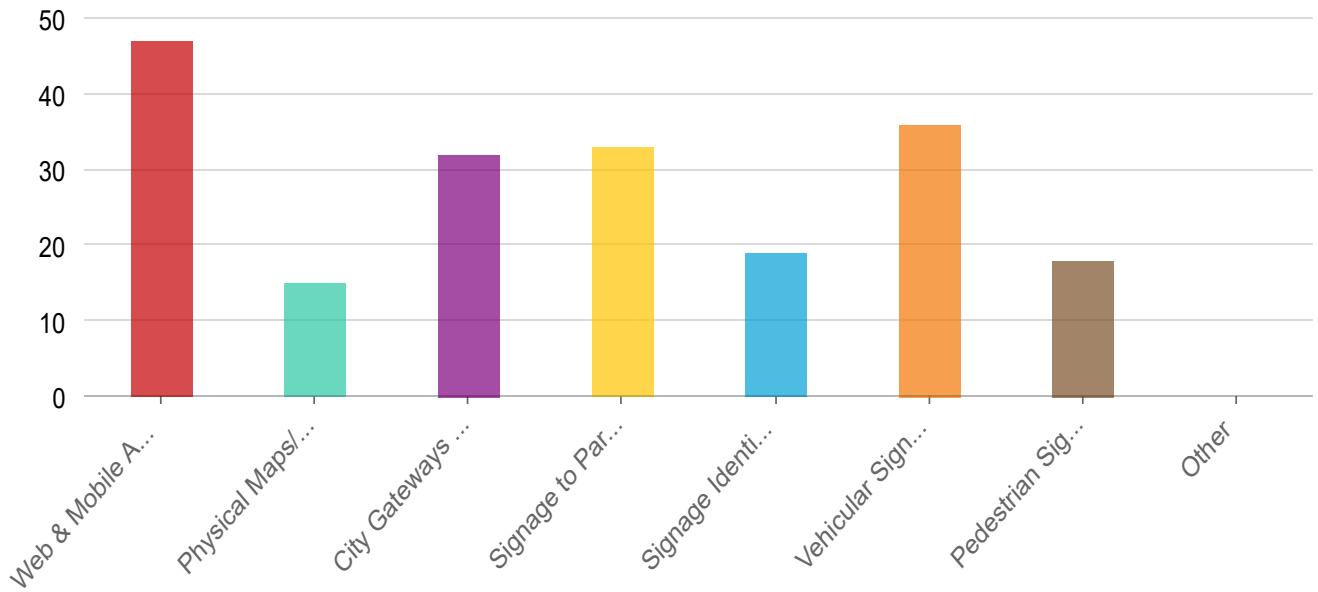

towns	1
though.	1

Answered: 19 Skipped: 54

Rank these 10 destinations of community importance in Palm Desert, with 1...

Rank	Answers	1	2	3	4	5	Average score	
1	Civic Center (includes park and facilities)	38.89% 28	15.28% 11	9.72% 7	12.5% 9	9.72% 7	4.17% 3	5.56% 8.00 4
2	The Living Desert Zoo and Gardens	25% 18	26.39% 19	9.72% 7	8.33% 6	2.78% 2	8.33	7.32
3	El Paseo	22.22% 16	12.5% 9	19.44% 14	13.89% 10	11.11% 8	2.78% 2	8.33% 7.19 6
4	McCallum Theatre	4.17% 3	12.5% 9	19.44% 14	15.28% 11	18.06% 13	6.94	6.33
5	College of the Desert	5.56% 4	11.11% 8	8.33% 6	12.5% 9	13.89% 10	12.5% 9	8.33% 5.53 6
6	CSU - Palm Desert Campus	0% 0	8.33% 6	9.72% 7	5.56% 4	8.33% 6	9.72	4.61

Rank these 5 parks and trails of community importance in Palm Desert, with 1...

Rank	Answers	1	2	3	4	Average score
1	Mike Schuler Trail (Bump and Grind Trail)	48.57% 34	17.14% 12	10% 7	11.43% 8	3.77 12.86% 9
2	Hovley Soccer Park	18.57% 13	25.71% 18	18.57% 13	24.29% 17	3.13
3	Freedom Park	18.57% 13	20% 14	18.57% 13	15.71% 11	2.87 27.14% 19
4	Cahuilla Hills Park	5.71% 4	25.71% 18	28.57% 20	18.57% 13	2.76
5	Cap Homme / Ralph Adams Park	8.57% 6	11.43% 8	24.29% 17	30% 21	2.47 25.71% 18

Answered: 70 Skipped: 3

Are there other destinations, parks or trails that should be mentioned?

The word cloud requires at least 20 answers to show.

What wayfinding ideas would you find most helpful? Select your top 3.