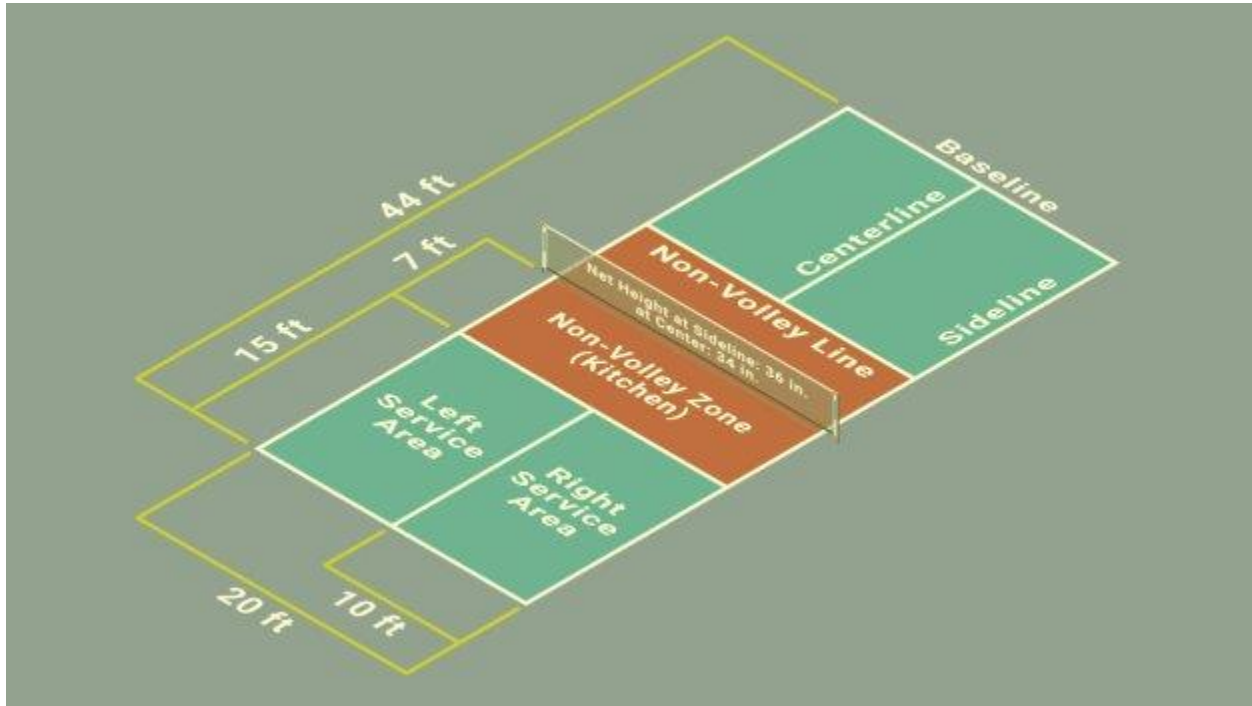

Pickleball Court Measurements

Current space

107'

62'