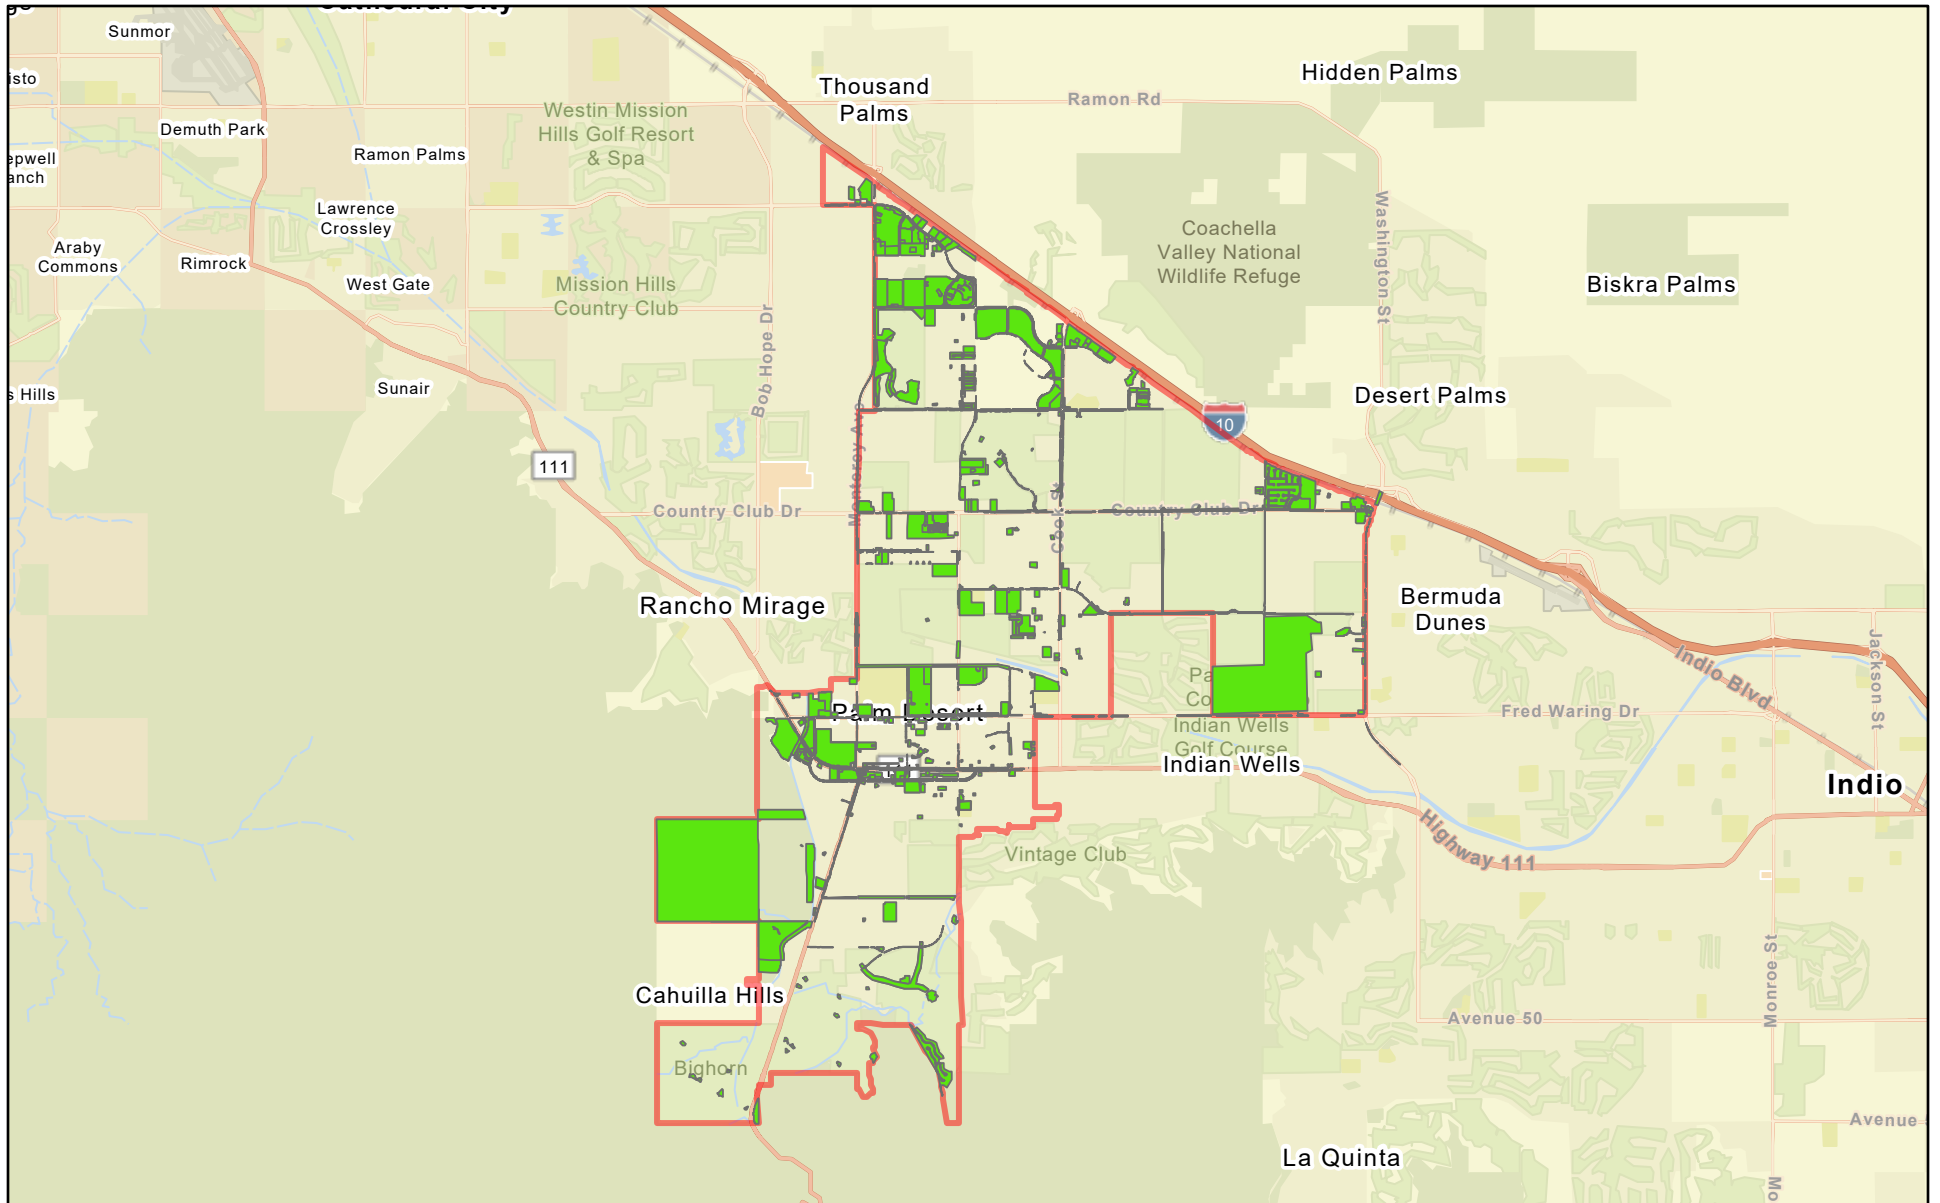

# City of Palm Desert - Landscaped Areas

7/30/2024

-  Landscape
-  Palm Desert City Boundary

City of Palm Desert, County of Riverside, California State Parks, Esri, TomTom, Garmin, SafeGraph, GeoTechnologies, Inc, METI/NASA, USGS,