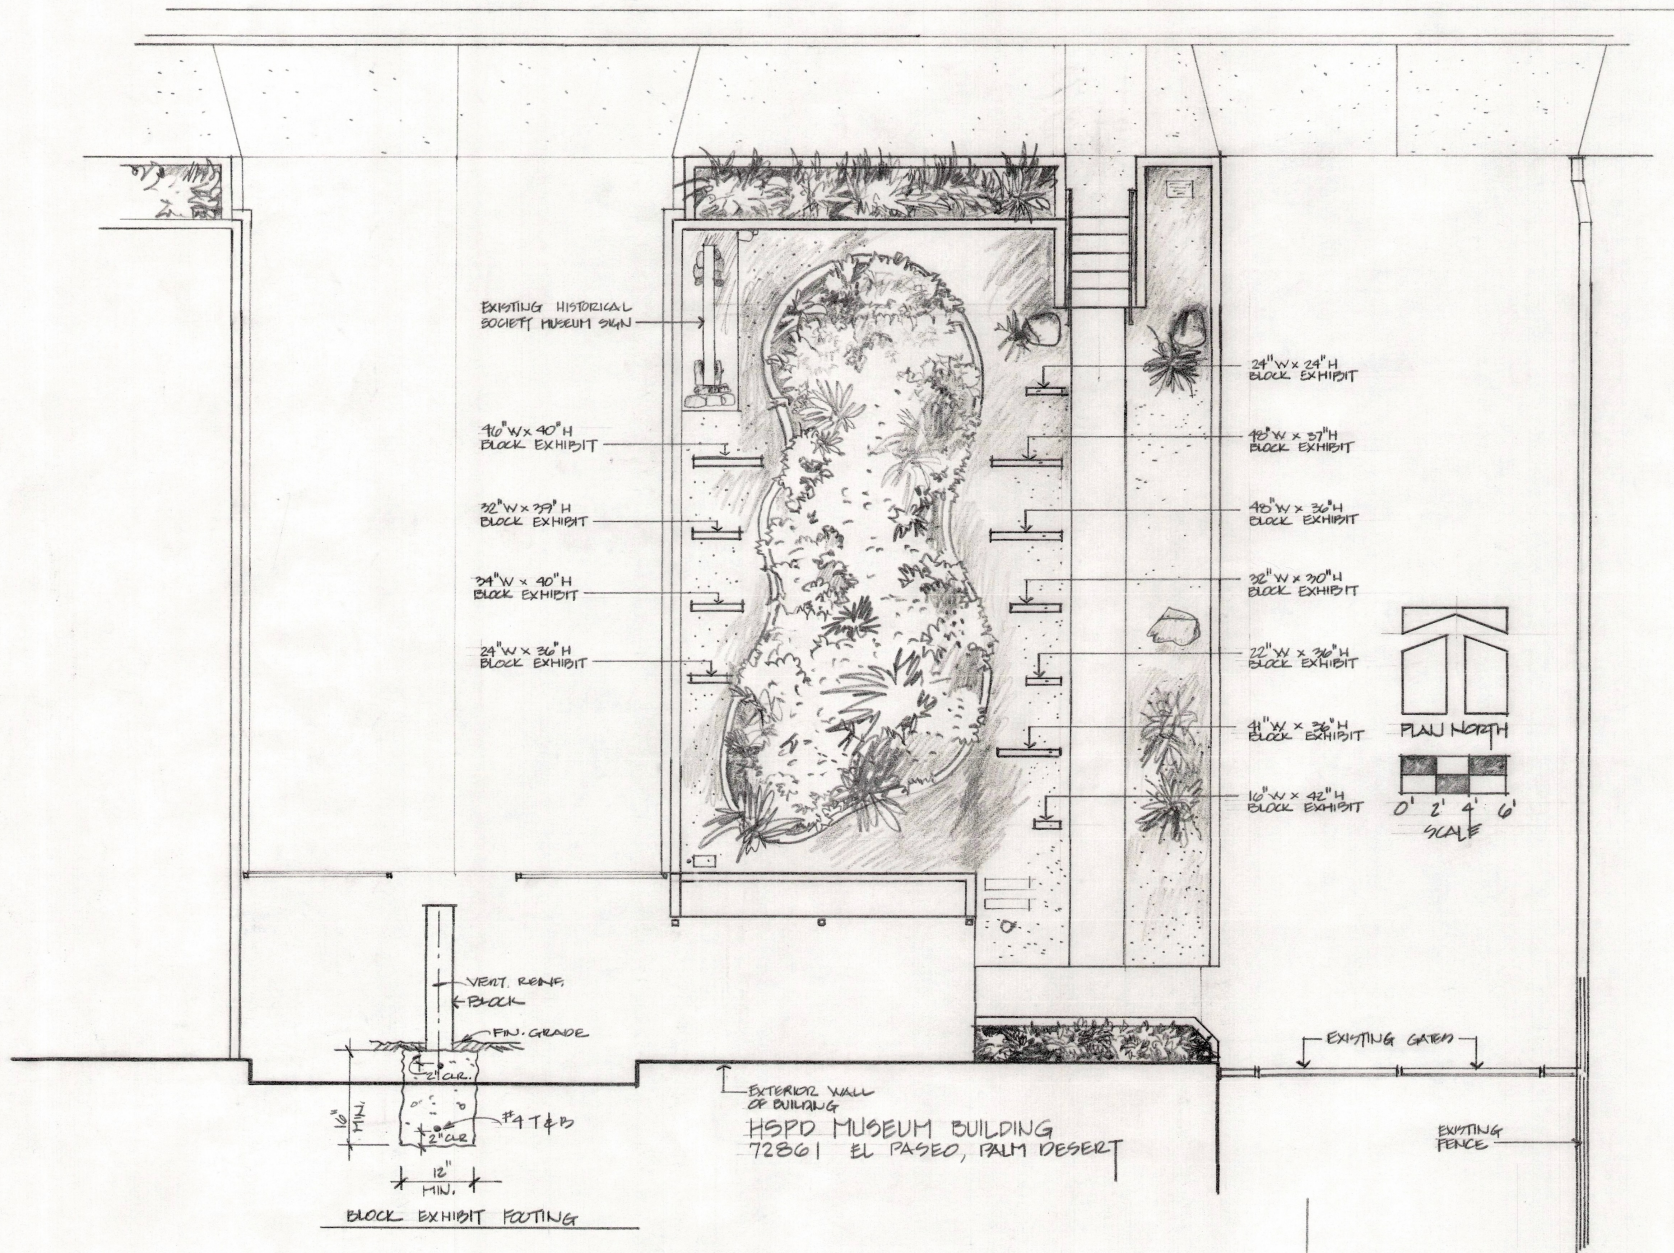

Historical Society
of Palm Desert

Imago Galleries

Layers

Google

EXISTING HISTORICAL SOCIETY MUSEUM SIGN

40" W x 40" H BLOCK EXHIBIT

32" W x 39" H BLOCK EXHIBIT

34" W x 40" H BLOCK EXHIBIT

24" W x 36" H BLOCK EXHIBIT

24" W x 24" H BLOCK EXHIBIT

18" W x 37" H BLOCK EXHIBIT

48" W x 36" H BLOCK EXHIBIT

32" W x 30" H BLOCK EXHIBIT

22" W x 36" H BLOCK EXHIBIT

31" W x 36" H BLOCK EXHIBIT

16" W x 42" H BLOCK EXHIBIT