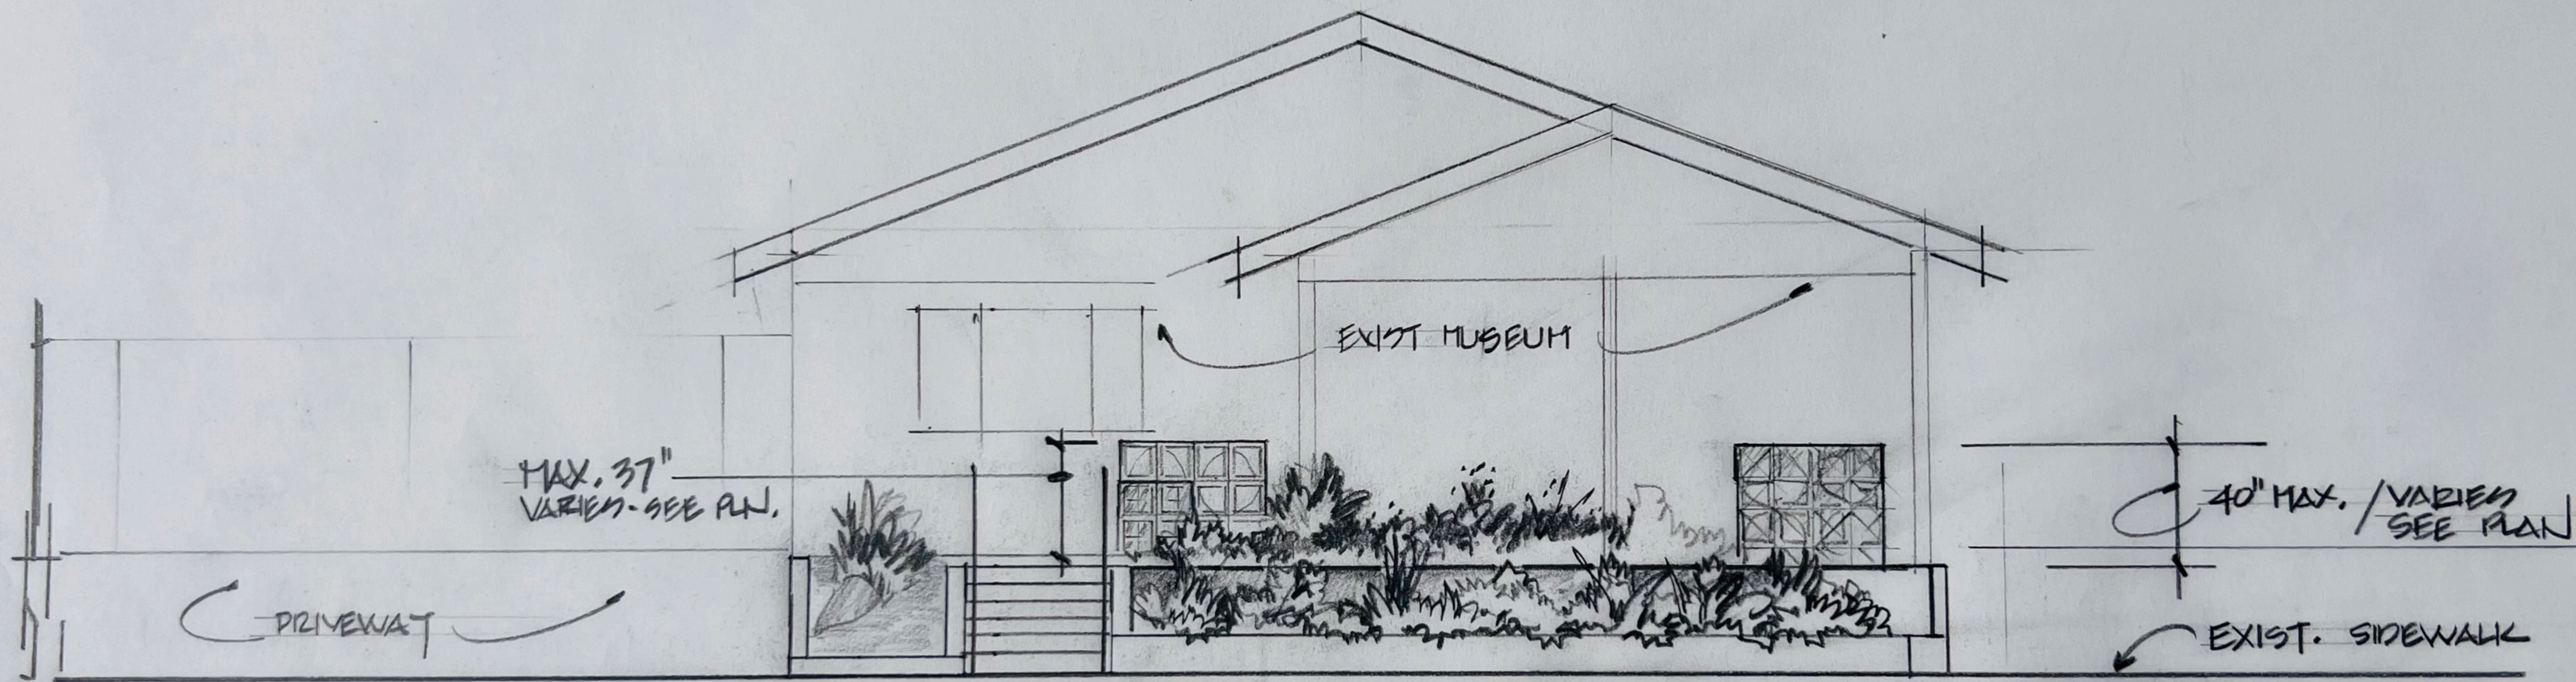

24" W x 36" H BLOCK EXHIBIT

24" W x 24" H BLOCK EXHIBIT

18" W x 37" H BLOCK EXHIBIT

48" W x 36" H BLOCK EXHIBIT

32" W x 30" H BLOCK EXHIBIT

22" W x 36" H BLOCK EXHIBIT

31" W x 36" H BLOCK EXHIBIT

16" W x 42" H BLOCK EXHIBIT

EXTERIOR WALL OF BUILDING
 HSPD MUSEUM BUILDING
 72801 EL PASO, PALM DESERT

EXISTING GATE

EXISTING FENCE

HSPD BREEZE BLOCK GARDEN

JULY 29, 2024

LOOKING EAST ELEVATION

*SEE PLAN FOR WIDTH & HEIGHT (FOR PROPOSED BREEZE BLOCK)

FRONT ELEVATION

EXIST. BUILDING
ENTRY ROOF

* REFER TO PLAN FOR
LOCATION, HT., WIDTH OF
BLOCK EXHIBITS

EXIST. PLANT LANDSCAPE (NO CHANGE)
EXIST. EXT. LIGHTING (NO CHANGE)

EXIST.
BUILD'G
EXT. WALL

PROPOSED BREEZE
BLOCK EXHIBIT

MAX. 42" HT.

EXIST. DRIVEWAY
FINISH GRADE

EXIST.
SIDEWALK

STREET

LOOKING WEST ELEVATION

72-820

BackStreet Bistro

"Where Friends Meet Friends"