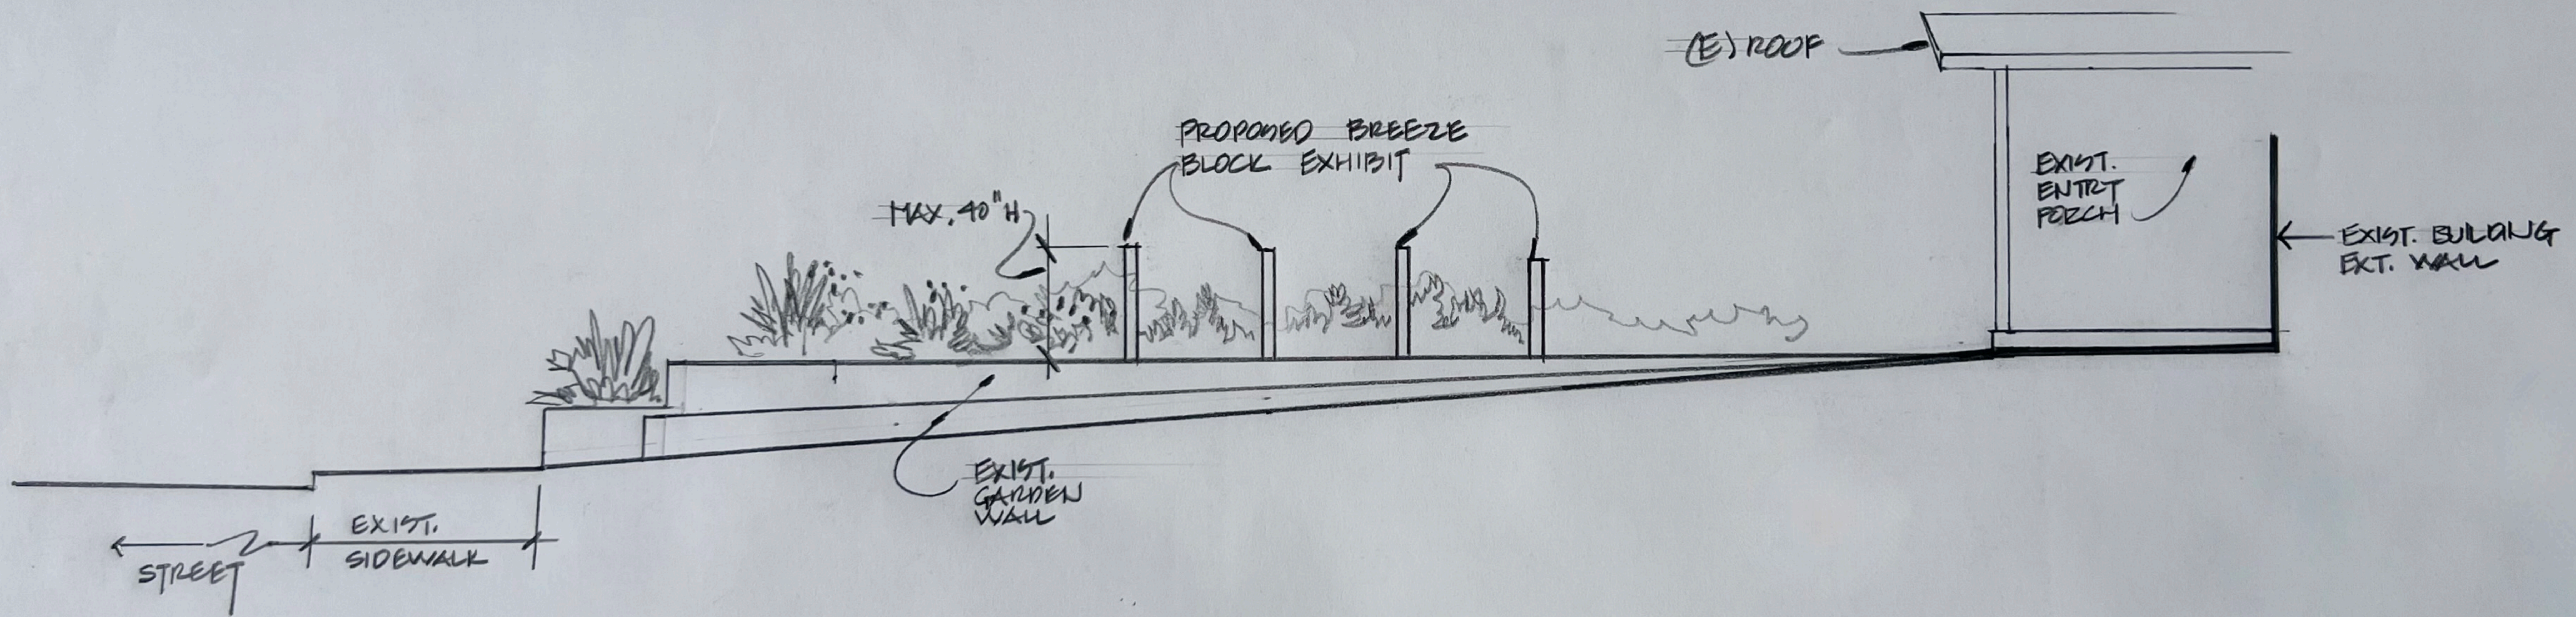

24" W x 36" H BLOCK EXHIBIT

24" W x 24" H BLOCK EXHIBIT

18" W x 37" H BLOCK EXHIBIT

48" W x 36" H BLOCK EXHIBIT

32" W x 30" H BLOCK EXHIBIT

22" W x 36" H BLOCK EXHIBIT

31" W x 36" H BLOCK EXHIBIT

16" W x 42" H BLOCK EXHIBIT

EXTERIOR WALL OF BUILDING
 HSPD MUSEUM BUILDING
 72801 EL PASO, PALM DESERT

EXISTING GATE

EXISTING FENCE

HSPD BREEZE BLOCK GARDEN

JULY 29, 2024

LOOKING EAST ELEVATION

*SEE PLAN FOR WIDTH & HEIGHT (FOR PROPOSED BREEZE BLOCK)

FRONT ELEVATION

EXIST. BUILDING
ENTRY ROOF

* REFER TO PLAN FOR
LOCATION, HT., WIDTH OF
BLOCK EXHIBITS

EXIST. PLANT LANDSCAPE (NO CHANGE)
EXIST. EXT. LIGHTING (NO CHANGE)

EXIST.
BUILD'G
EXT. WALL

PROPOSED BREEZE
BLOCK EXHIBIT

MAX. 42" HT.

EXIST. DRIVEWAY
FINISH GRADE

EXIST.
SIDEWALK

STREET

LOOKING WEST ELEVATION

72-820

BackStreet Bistro

"Where Friends Meet Friends"