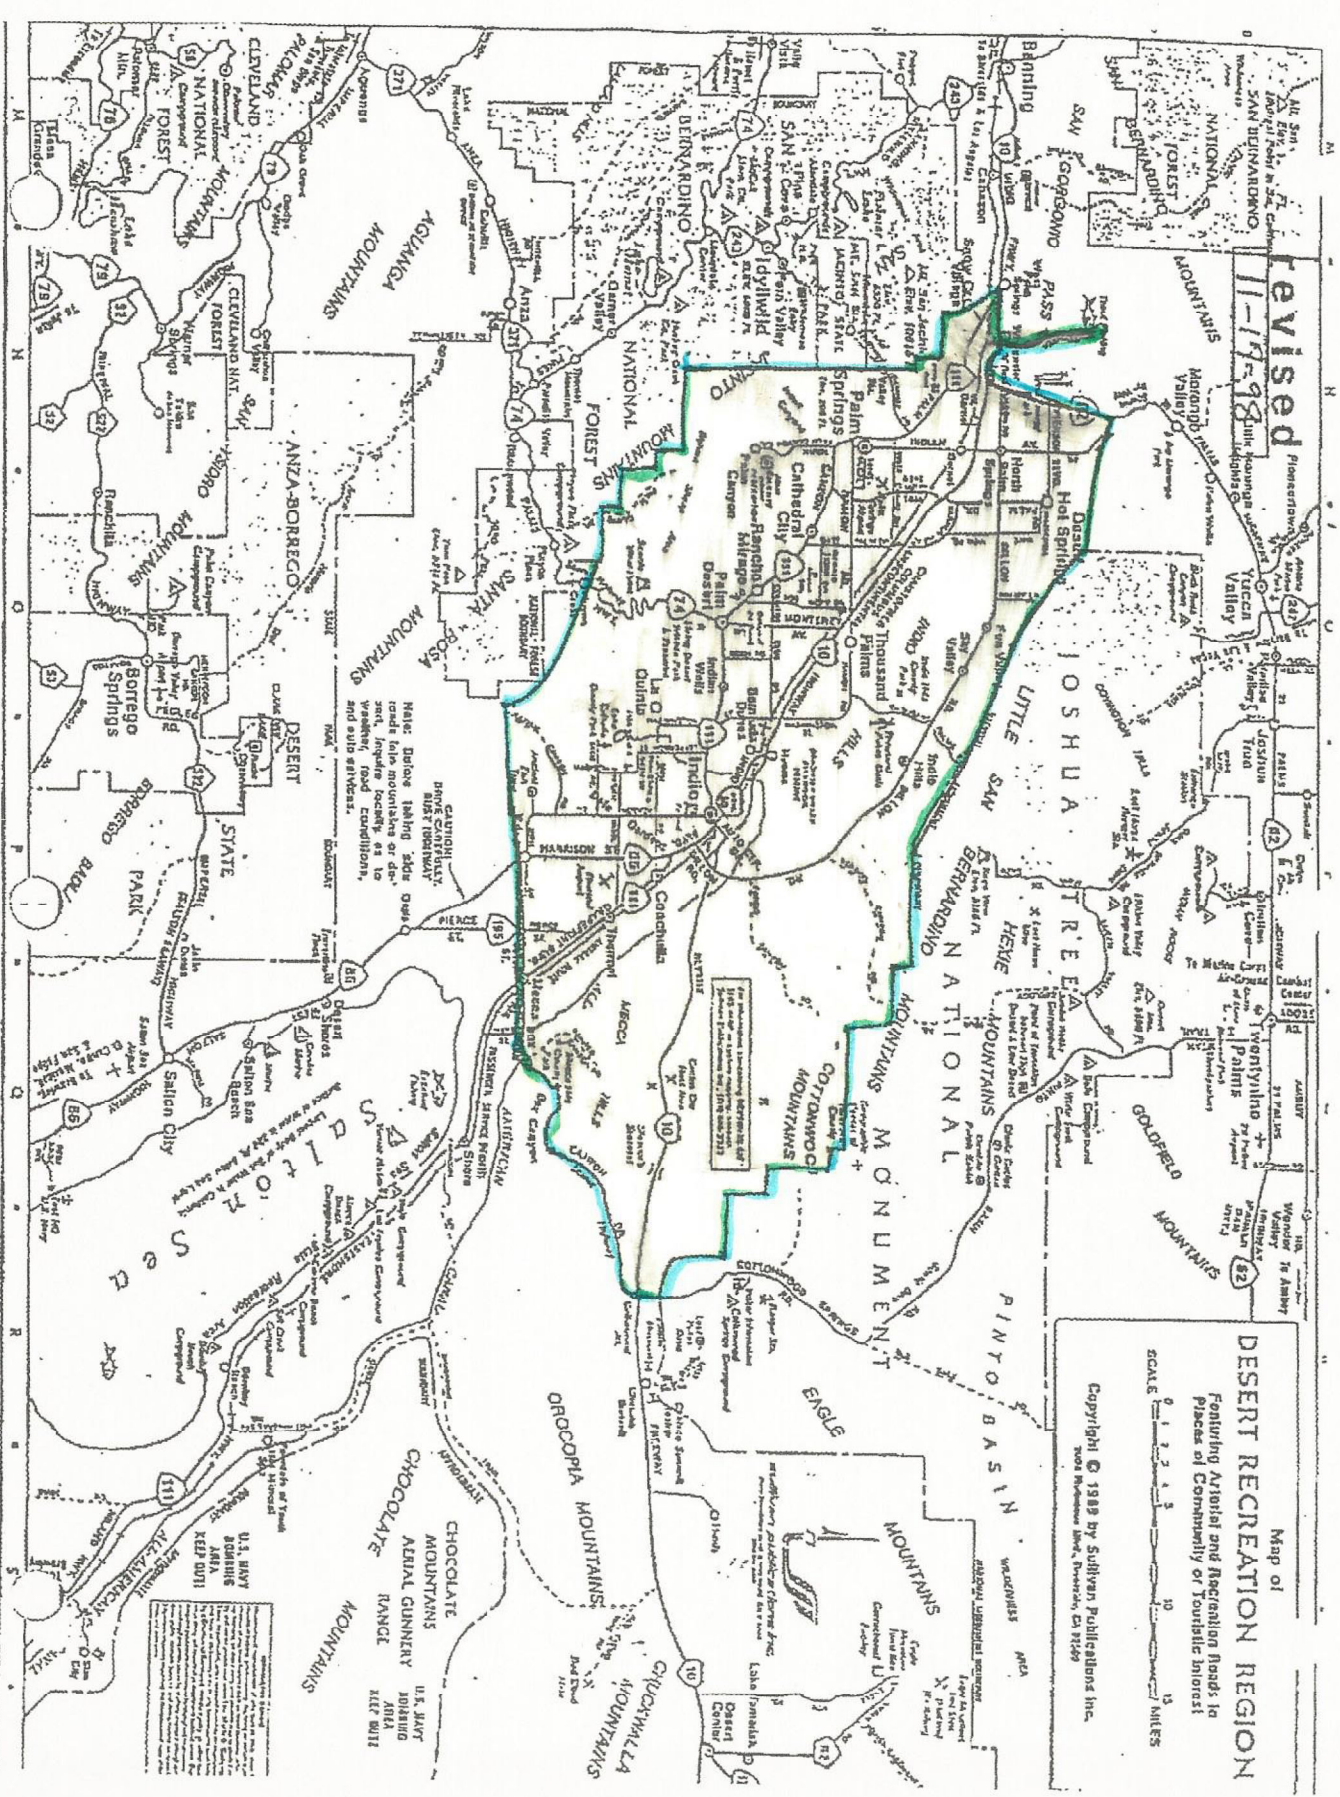

Revised 11-17-98

DESERT RECREATION REGION

Map of
Featuring Aerial and Recreation Roads to
Places of Community or Touristic Interest

Copyright © 1988 by Sullivan Publications, Inc.
7000 Redwood Blvd., Houston, TX 77056

SCALE 0 1 2 3 4 5 10 15 MILES

U.S. NAVY
BOATING
AREA
KEEP OUT!!

CHOCOLATE MOUNTAINS
AERIAL GUNNERY RANGE
KEEP OUT!!

U.S. NAVY
BOATING
AREA
KEEP OUT!!