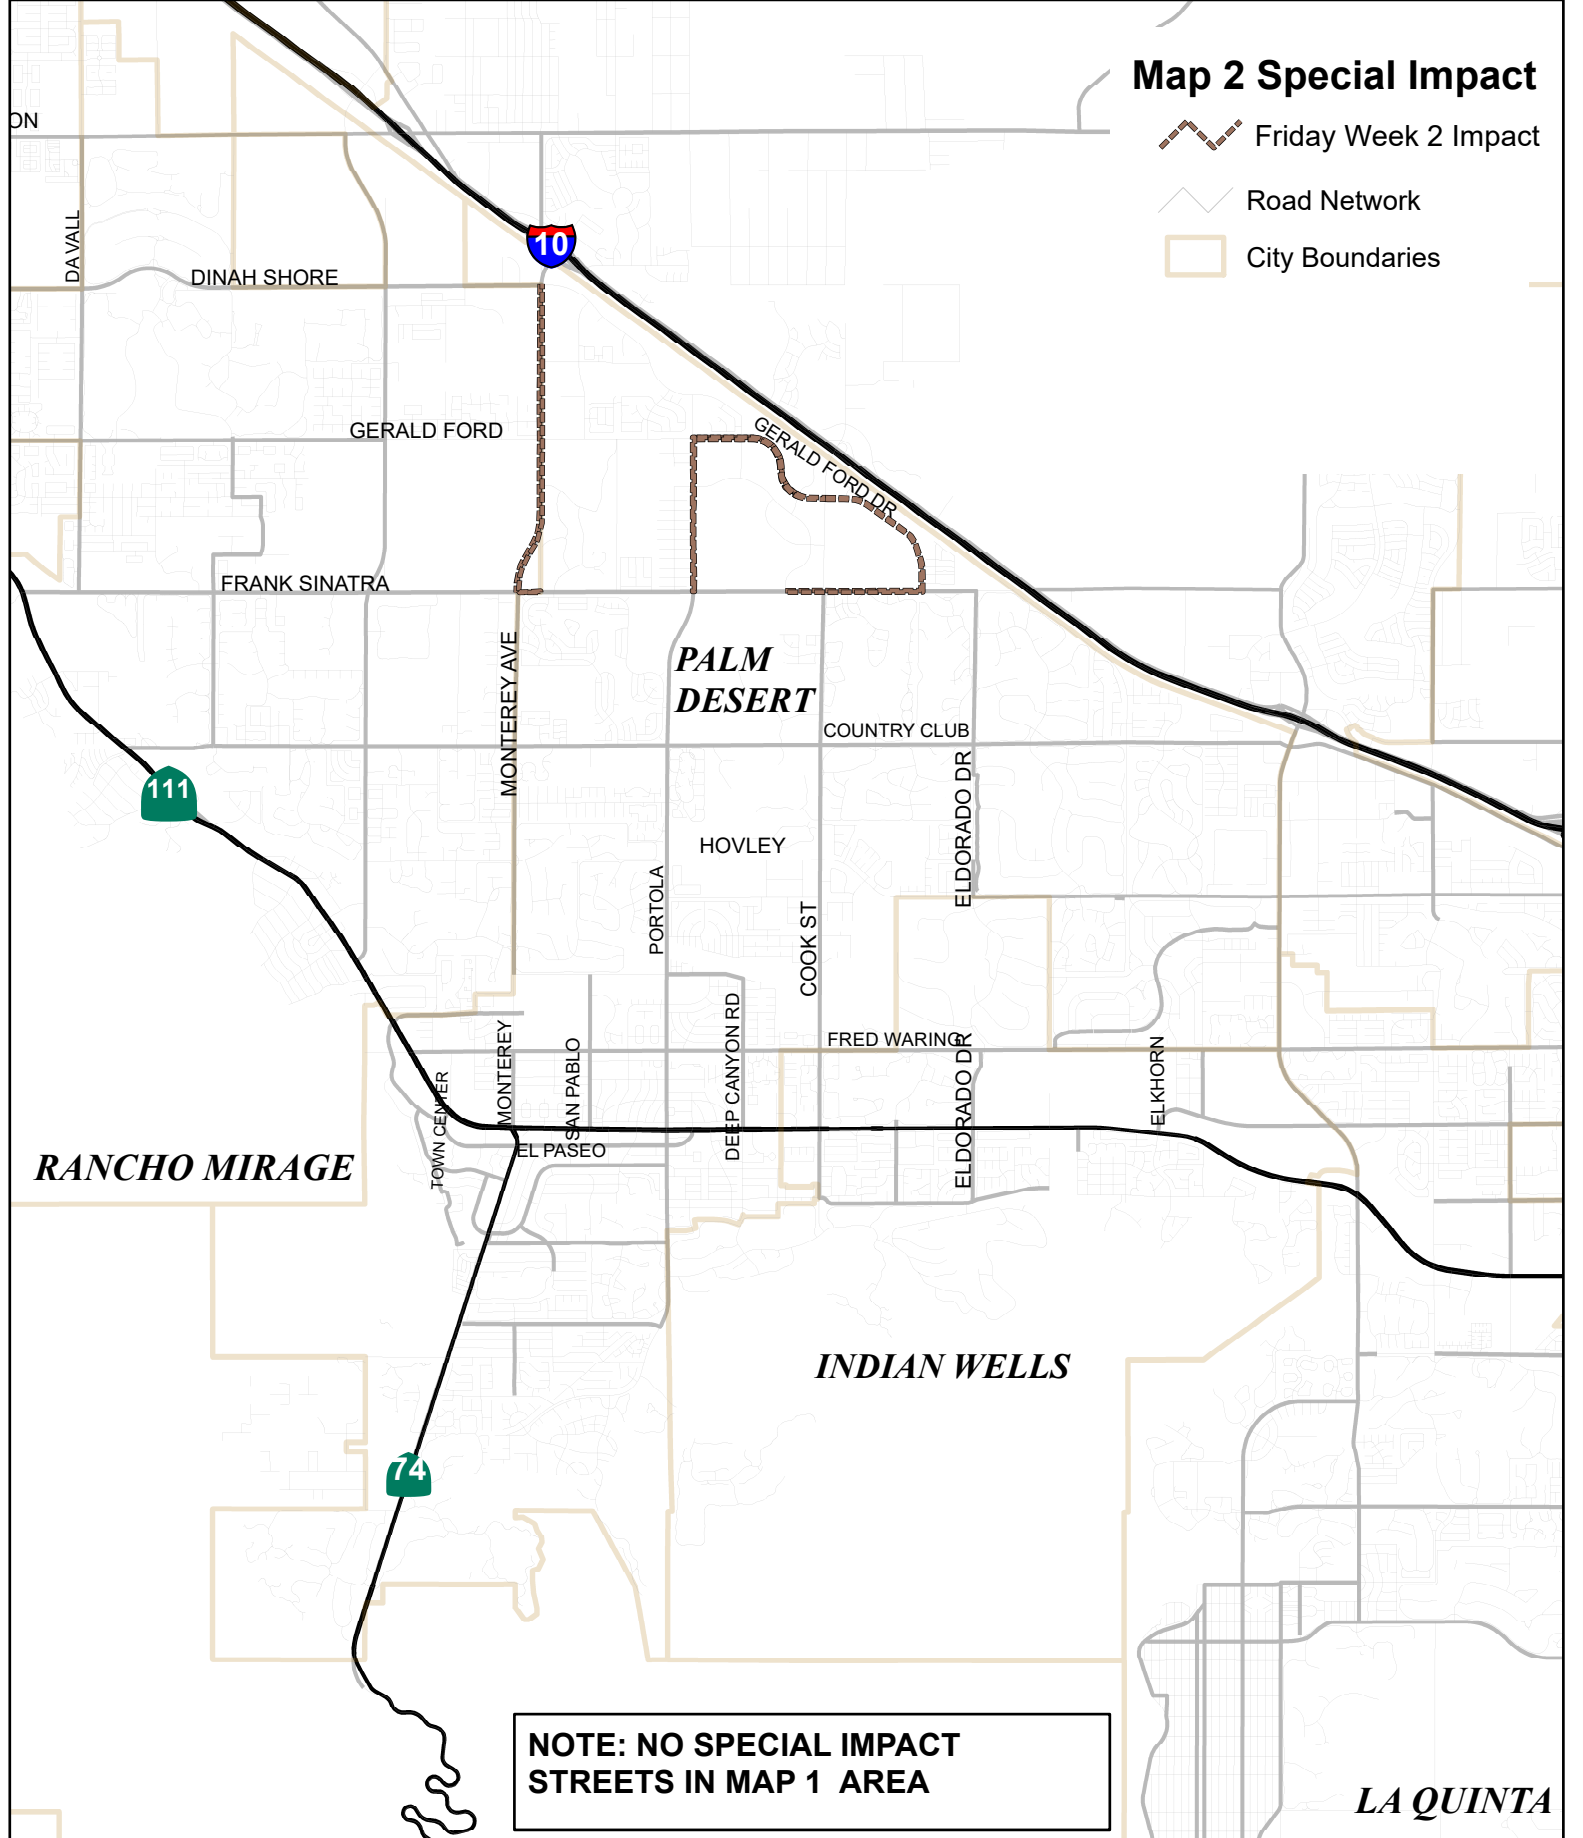

Map 2

-  Monday Week 1
-  Tuesday Week 1
-  Wednesday Week 1
-  Friday Week 2
-  Road Network
-  City Boundaries

Palm Desert
Indian Wells

Z:\vizcarra\Street sweeping\Street Sweeping\Sweeping_030816\Street_Sweeping_Coachella_Valley_Map2.mxd

3/16/2016

0 0.5 1 2 Miles

Map 2 Special Impact

-  Friday Week 2 Impact
-  Road Network
-  City Boundaries

NOTE: NO SPECIAL IMPACT STREETS IN MAP 1 AREA

Palm Desert
Indian Wells

Z:\vizcarra\Street sweeping\Street Sweeping\Sweeping_030816\Street_Sweeping_Coachella_Valley_Map2.mxd