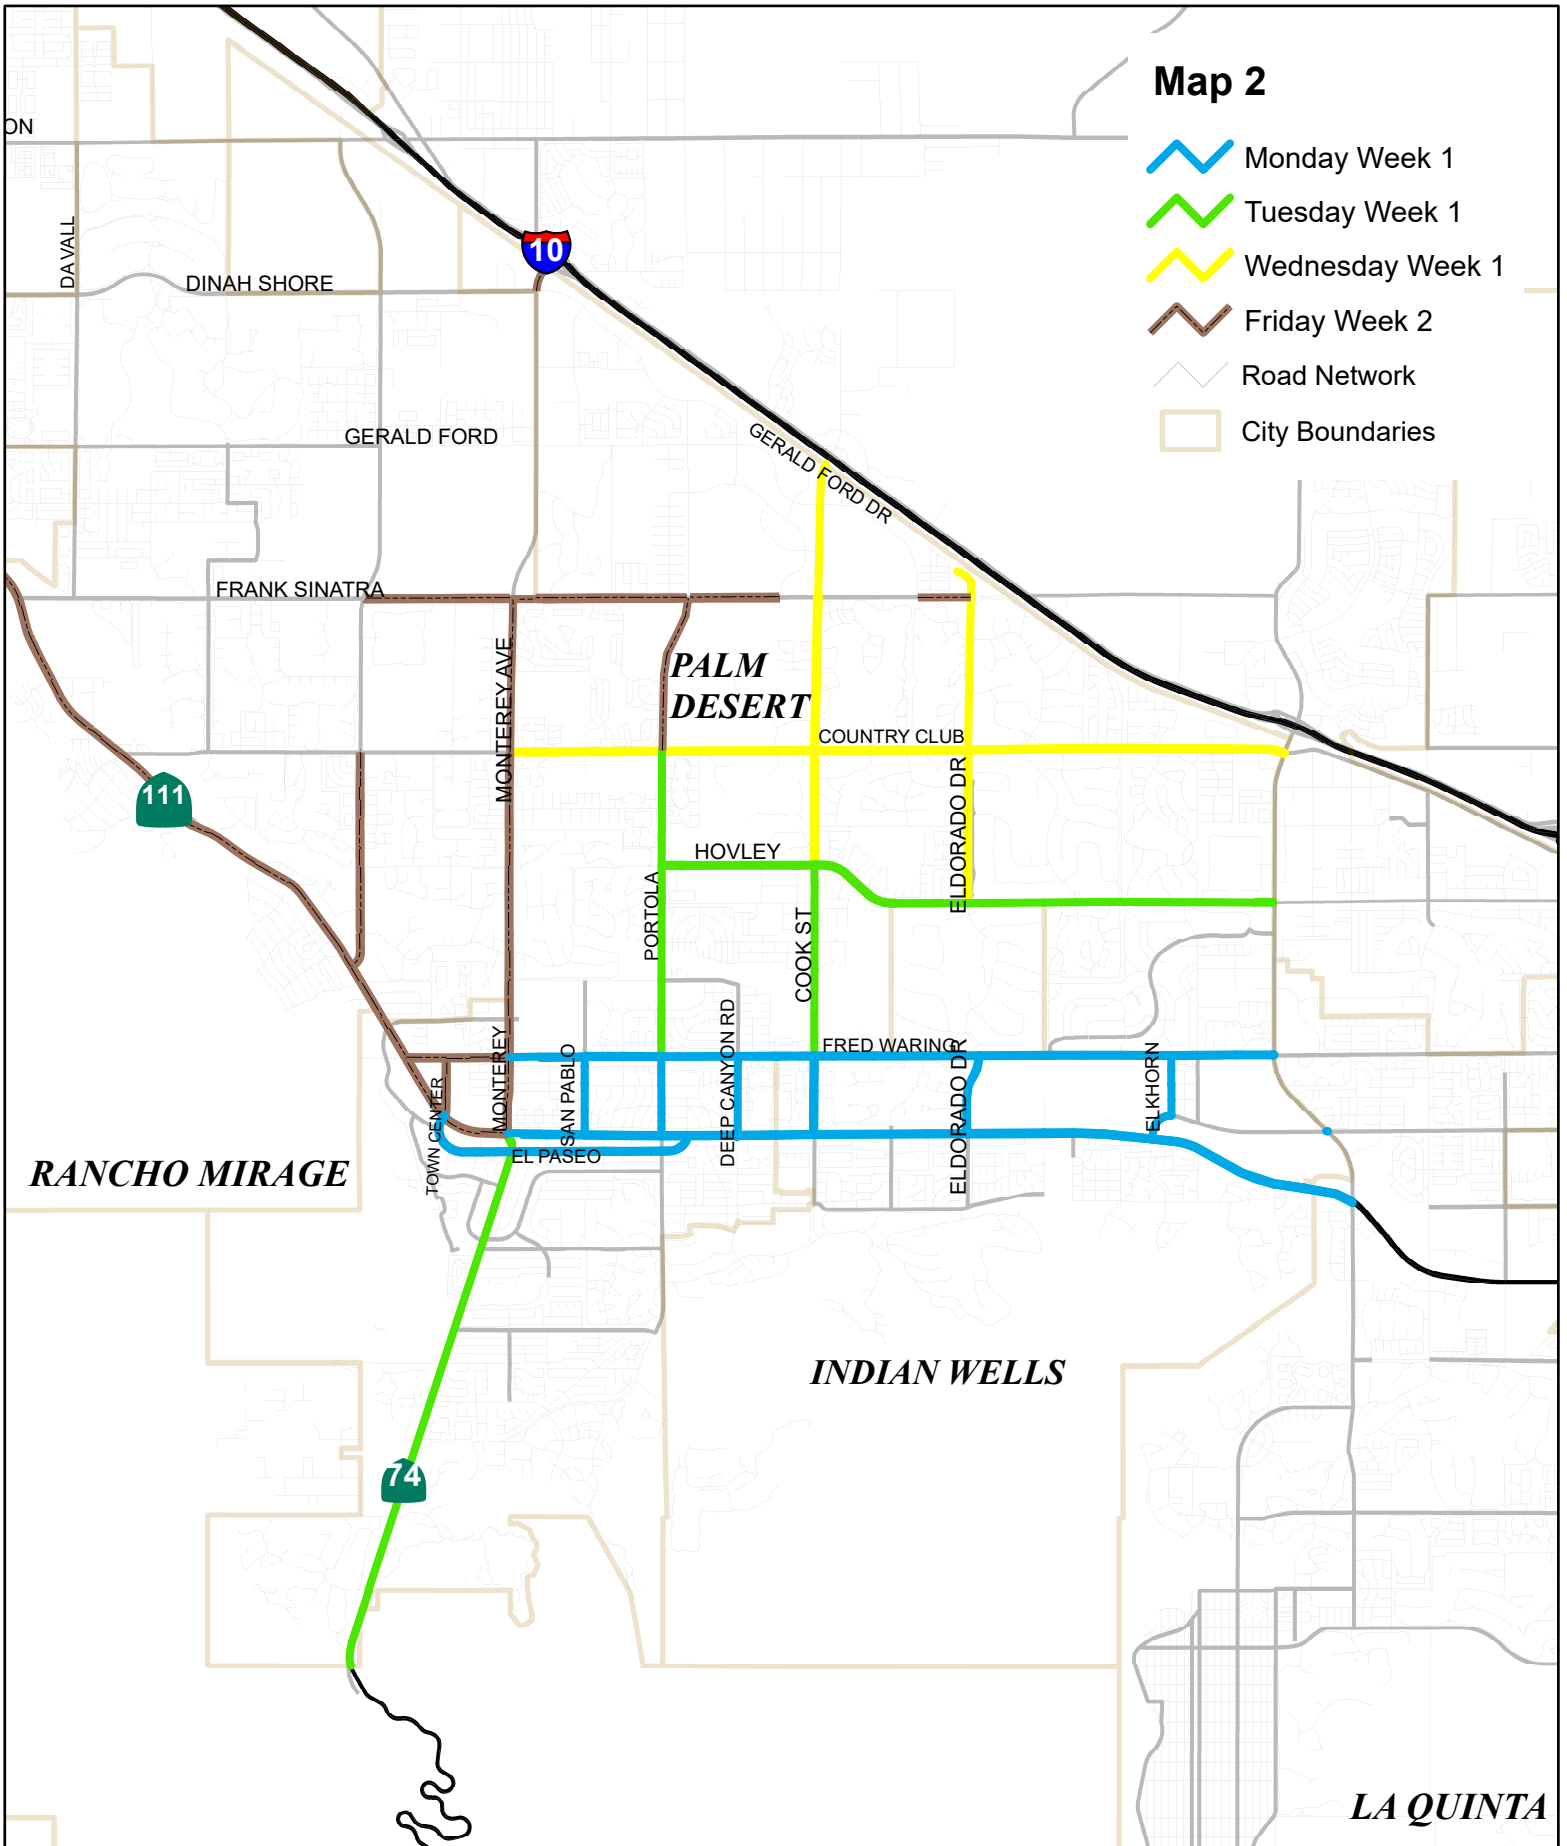

Map 2

-  Monday Week 1
-  Tuesday Week 1
-  Wednesday Week 1
-  Friday Week 2
-  Road Network
-  City Boundaries

Palm Desert
Indian Wells

Z:\vizcarra\Street sweeping\Street Sweeping\Sweeping_030816\Street_Sweeping_Coachella_Valley_Map2.mxd

3/16/2016

0 0.5 1 2 Miles

Map 2 Special Impact

-  Friday Week 2 Impact
-  Road Network
-  City Boundaries

NOTE: NO SPECIAL IMPACT STREETS IN MAP 1 AREA

Palm Desert
Indian Wells

Z:\vizcarra\Street sweeping\Street Sweeping\Sweeping_030816\Street_Sweeping_Coachella_Valley_Map2.mxd