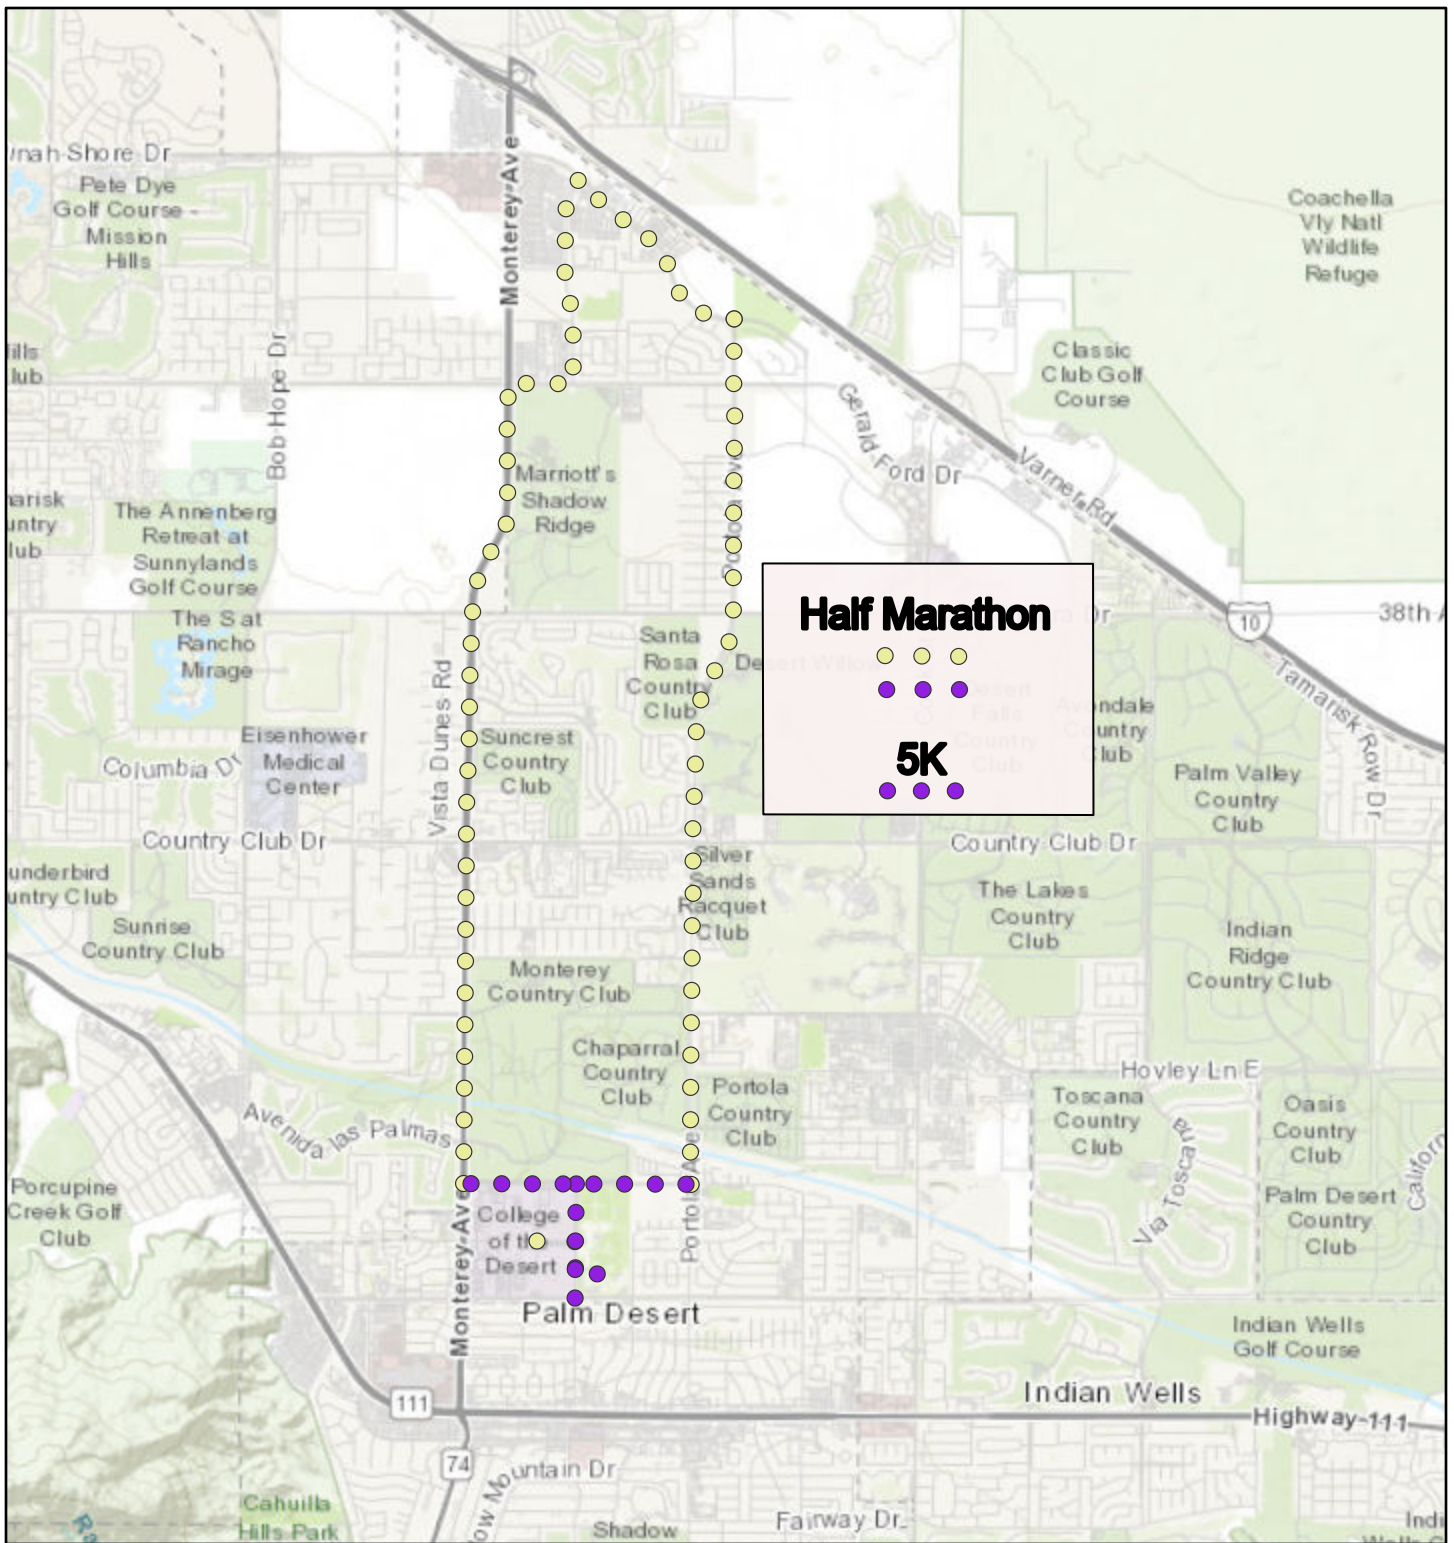

Palm Desert Half Marathon and 5K

Half Marathon

● ● ●

● ● ●

5K

● ● ●

1:64,701

Loma Linda University, City of Palm Desert, County of Riverside, Bureau of Land Management, Esri, HERE, Garmin, GeoTechnologies, Inc., USGS, METI/NASA, NGA, EPA, USDA